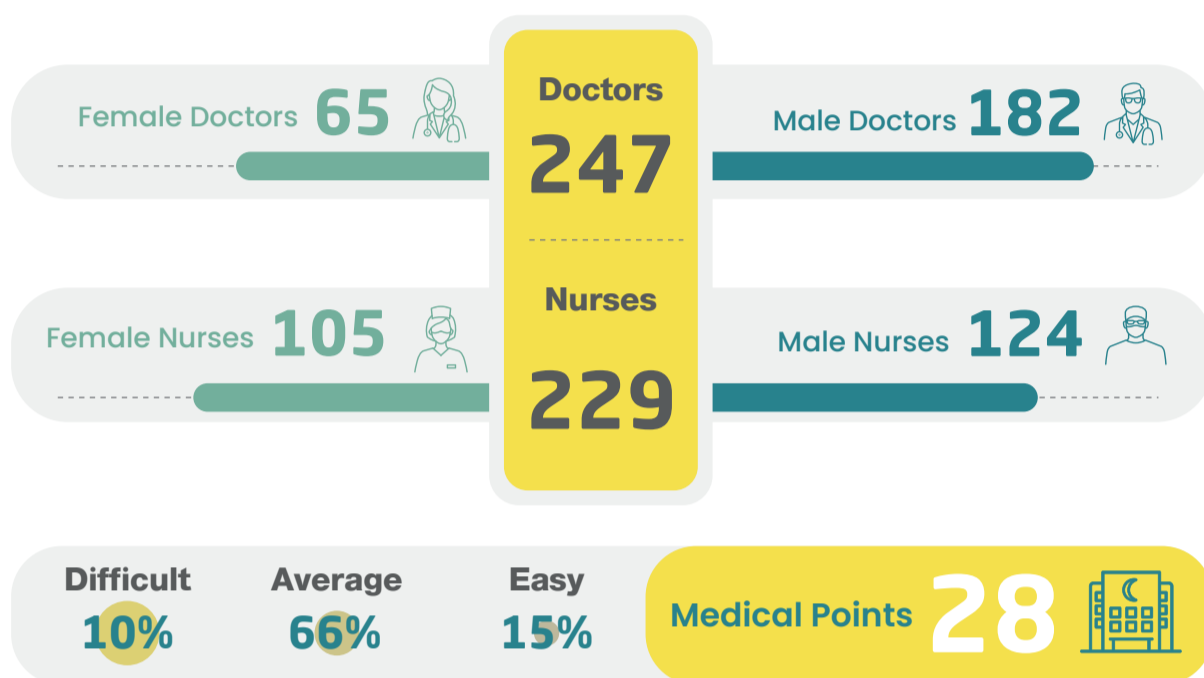

## IDP's Camps Monitoring Study

August 2022

The IDPs camps monitoring interactive study includes information about the situation of IDPs in northern Syria camps, with regard to sources of income, the sectors of Health, WASH, Nutrition, Education, Shelter, in addition to some demographic information.

Population

Health

Education

WASH

FSL

المياه والصرف الصحي