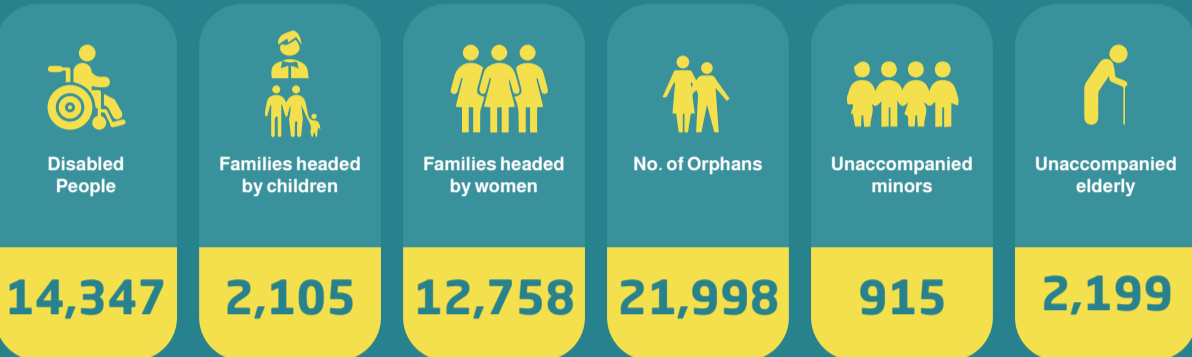

## IDP's Camps Monitoring Study

August 2022

The IDPs camps monitoring interactive study includes information about the situation of IDPs in northern Syria camps, with regard to sources of income, the sectors of Health, WASH, Nutrition, Education, Shelter, in addition to some demographic information.