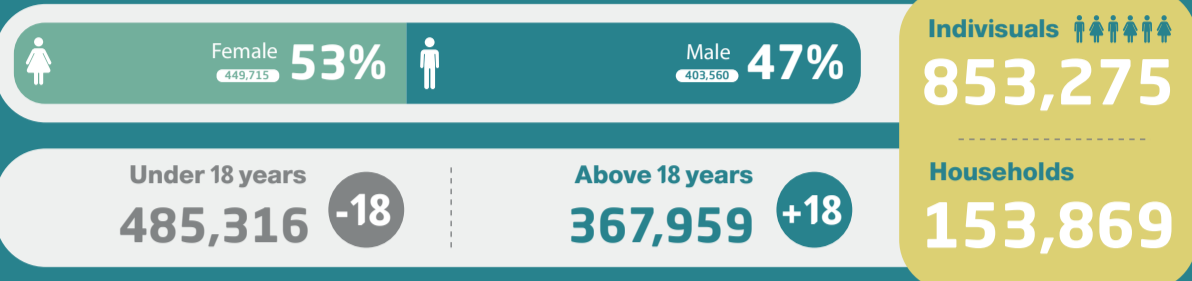

## IDP's Camps Monitoring Study

August 2022

The IDPs camps monitoring interactive study includes information about the situation of IDPs in northern Syria camps, with regard to sources of income, the sectors of Health, WASH, Nutrition, Education, Shelter, in addition to some demographic information.