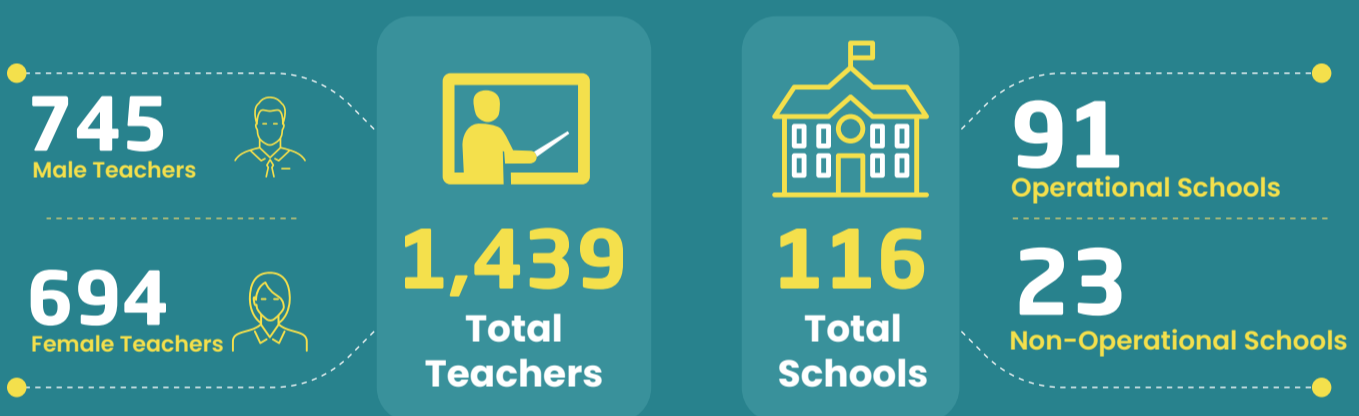

IDP's Camps Monitoring Study

August 2022

The IDPs camps monitoring interactive study includes information about the situation of IDPs in northern Syria camps, with regard to sources of income, the sectors of Health, WASH, Nutrition, Education, Shelter, in addition to some demographic information.

Population

Health

Education

WASH

FSL

المياه والصرف الصحي