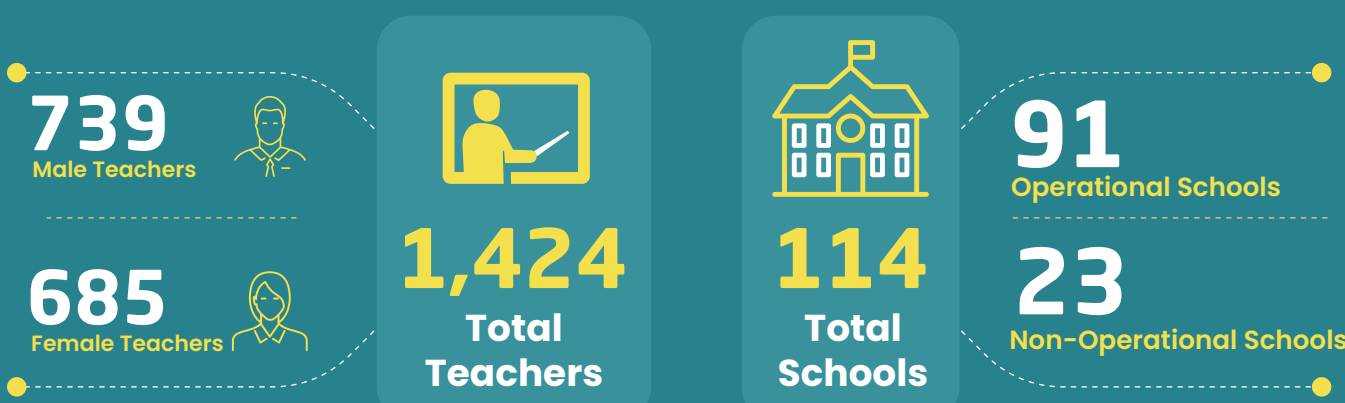

IDP's Camps Monitoring Study

June 2022

The IDPs camps monitoring interactive study includes information about the situation of IDPs in northern Syria camps, with regard to sources of income, the sectors of Health, WASH, Nutrition, Education, Shelter, in addition to some demographic information.

Population

Health

Education

WASH

FSL

المياه والصرف الصحي