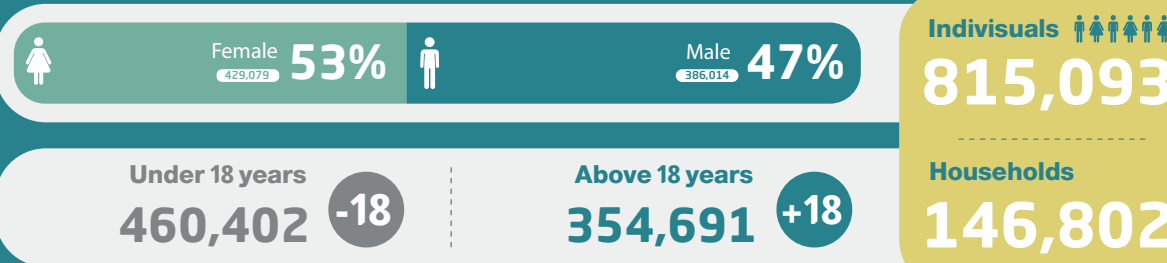

IDP's Camps Monitoring Study

June 2022

The IDPs camps monitoring interactive study includes information about the situation of IDPs in northern Syria camps, with regard to sources of income, the sectors of Health, WASH, Nutrition, Education, Shelter, in addition to some demographic information.