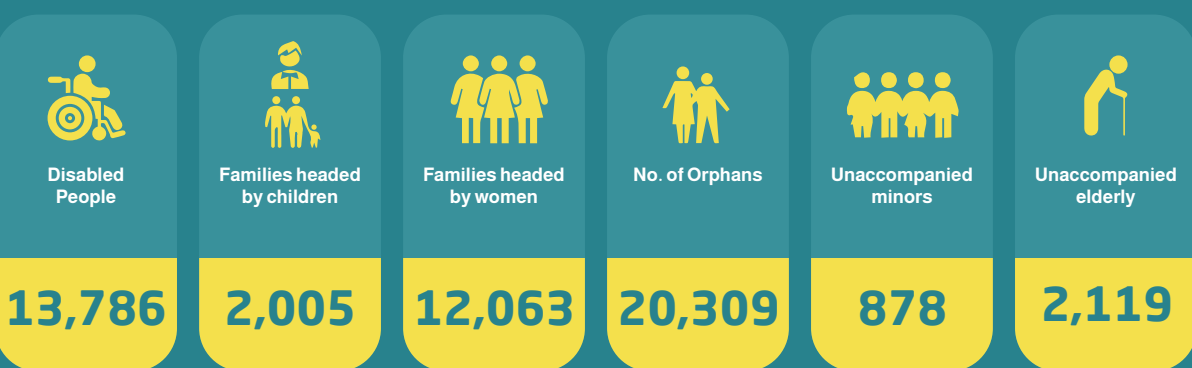

IDP's Camps Monitoring Study

June 2022

The IDPs camps monitoring interactive study includes information about the situation of IDPs in northern Syria camps, with regard to sources of income, the sectors of Health, WASH, Nutrition, Education, Shelter, in addition to some demographic information.

Population

Health

Education

WASH

FSL

المياه والصرف الصحي