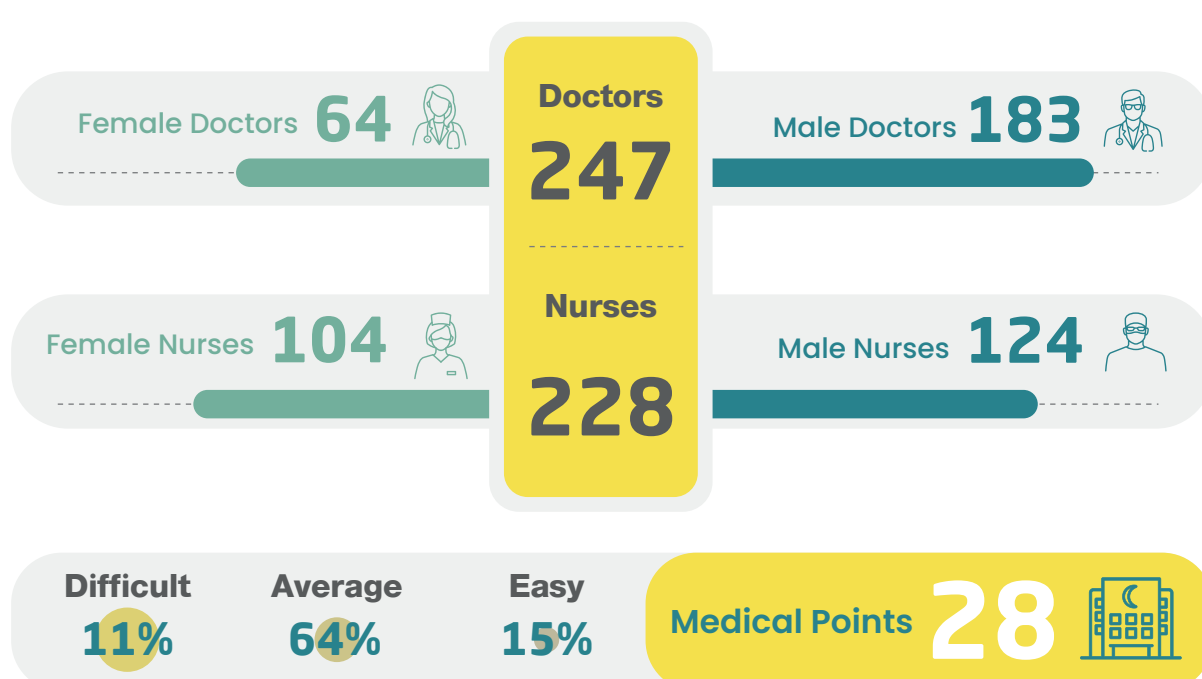

Population

Health