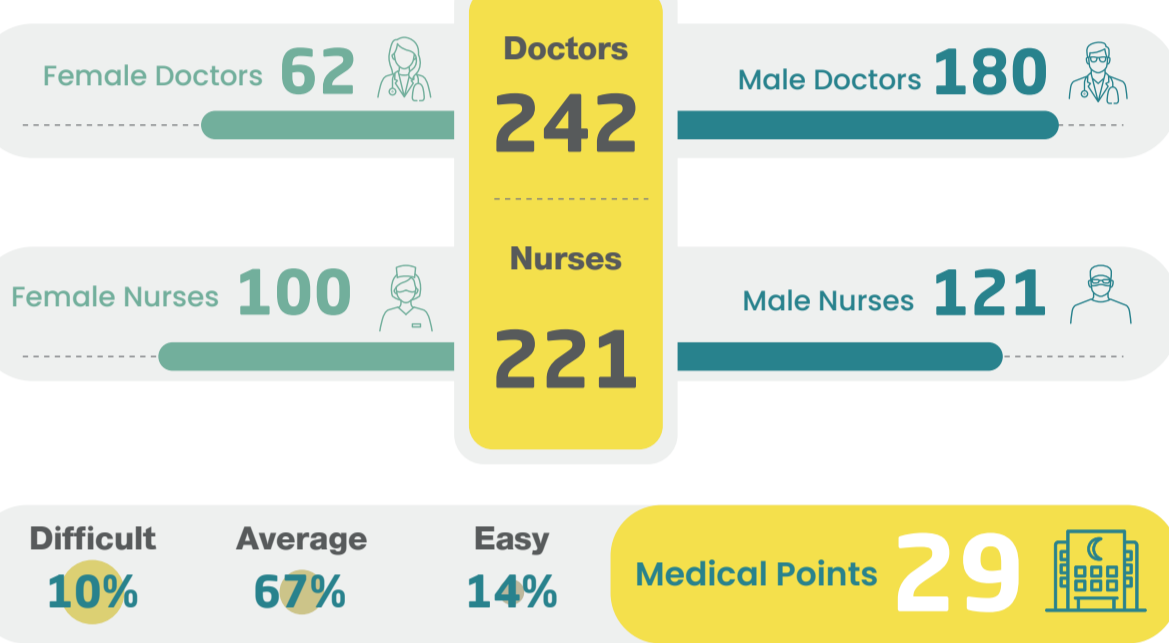

IDP's Camps Monitoring Study

October 2022

The IDPs camps monitoring interactive study includes information about the situation of IDPs in northern Syria camps, with regard to sources of income, the sectors of Health, WASH, Nutrition, Education, Shelter, in addition to some demographic information.

Population

Health

Education

WASH

FSL

Water and sanitation