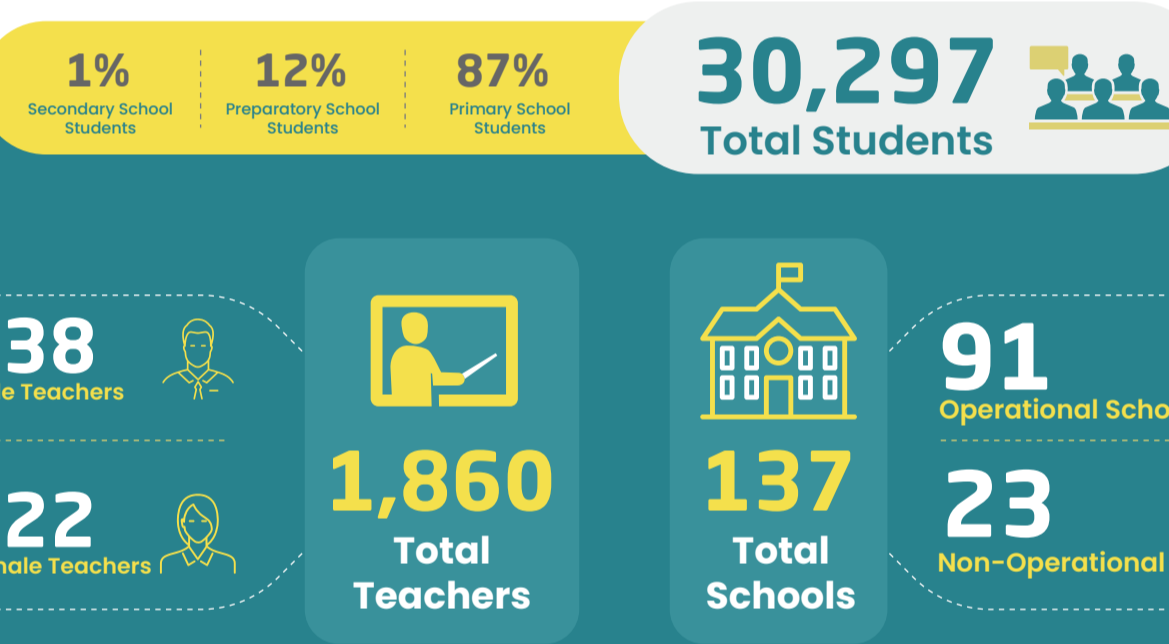

IDP's Camps Monitoring Study

October 2022

The IDPs camps monitoring interactive study includes information about the situation of IDPs in northern Syria camps, with regard to sources of income, the sectors of Health, WASH, Nutrition, Education, Shelter, in addition to some demographic information.