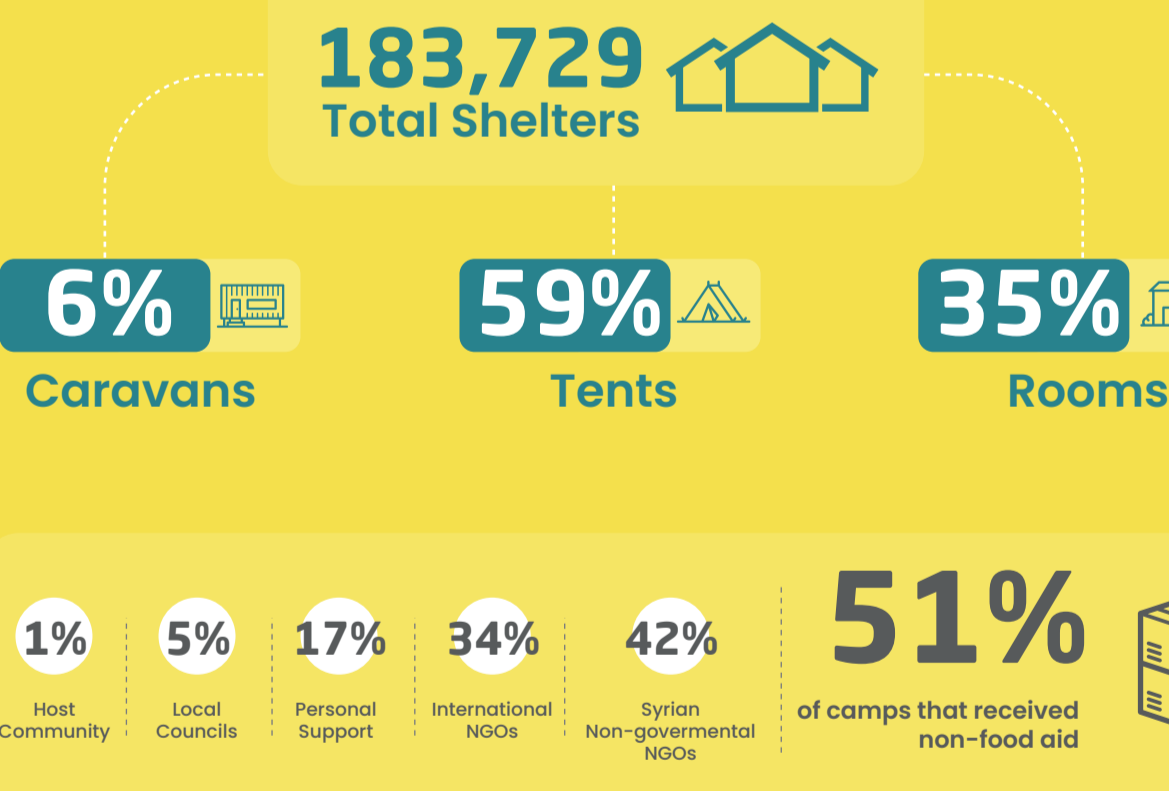

IDP's Camps Monitoring Study

October 2022

The IDPs camps monitoring interactive study includes information about the situation of IDPs in northern Syria camps, with regard to sources of income, the sectors of Health, WASH, Nutrition, Education, Shelter, in addition to some demographic information.