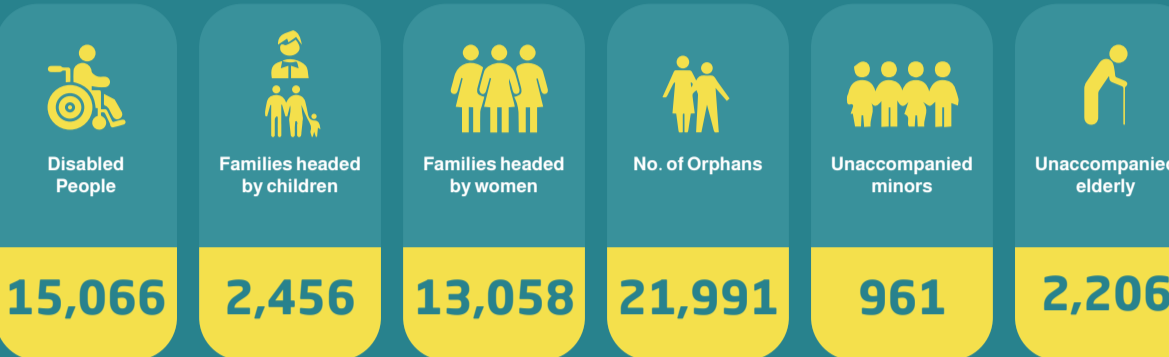

IDP's Camps Monitoring Study

October 2022

The IDPs camps monitoring interactive study includes information about the situation of IDPs in northern Syria camps, with regard to sources of income, the sectors of Health, WASH, Nutrition, Education, Shelter, in addition to some demographic information.