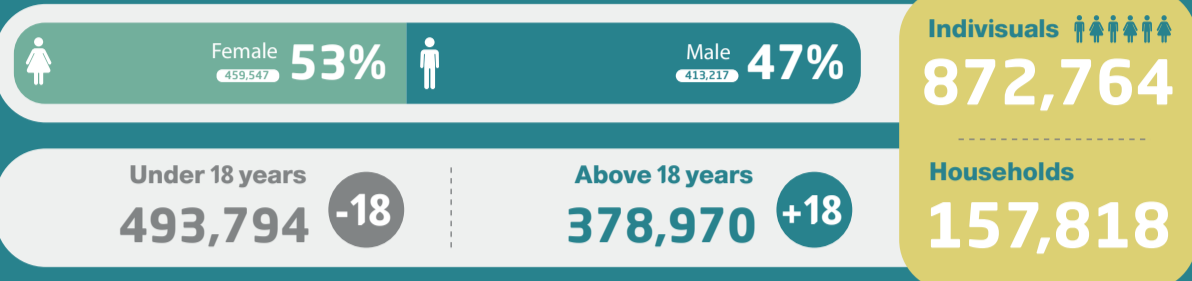

## IDP's Camps Monitoring Study

September 2022

The IDPs camps monitoring interactive study includes information about the situation of IDPs in northern Syria camps, with regard to sources of income, the sectors of Health, WASH, Nutrition, Education, Shelter, in addition to some demographic information.