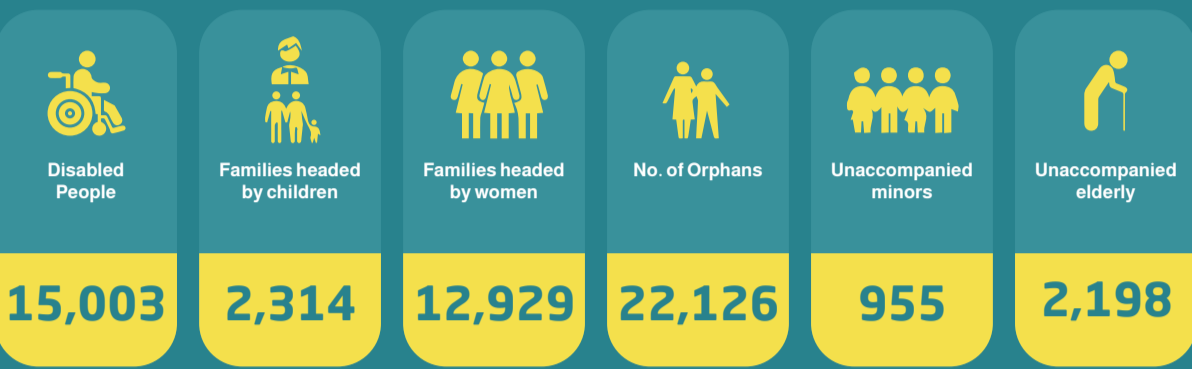

## IDP's Camps Monitoring Study

September 2022

The IDPs camps monitoring interactive study includes information about the situation of IDPs in northern Syria camps, with regard to sources of income, the sectors of Health, WASH, Nutrition, Education, Shelter, in addition to some demographic information.

Population

Health

Education

WASH

FSL

المياه والصرف الصحي