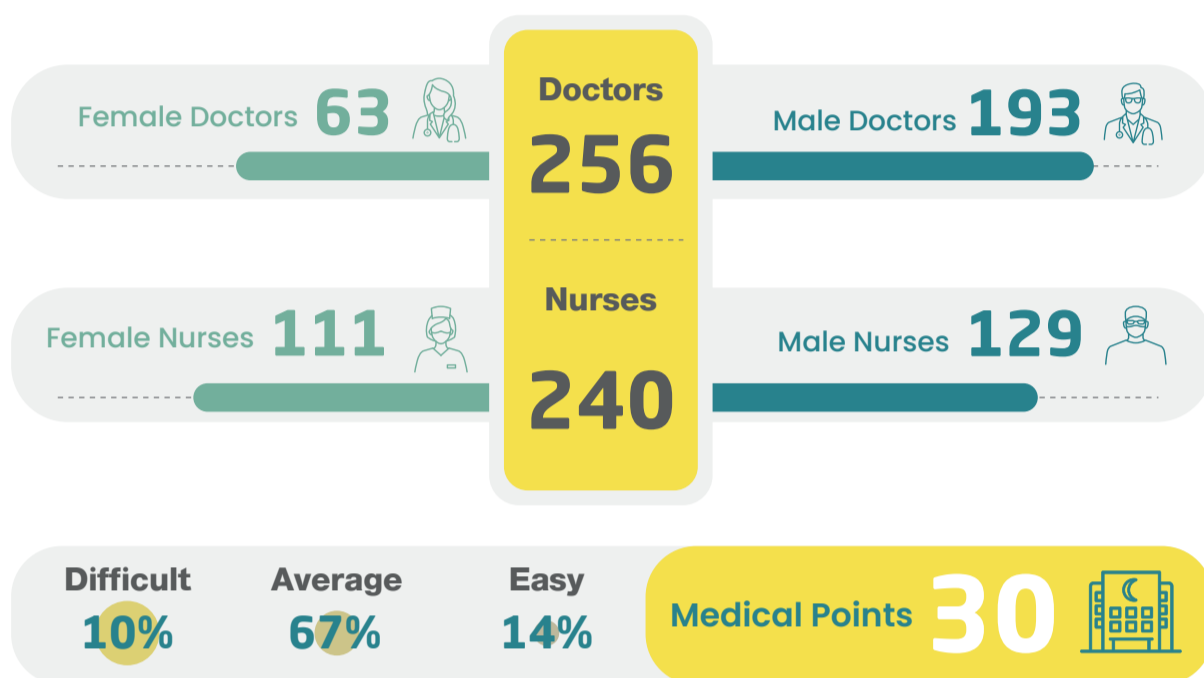

Population

Health