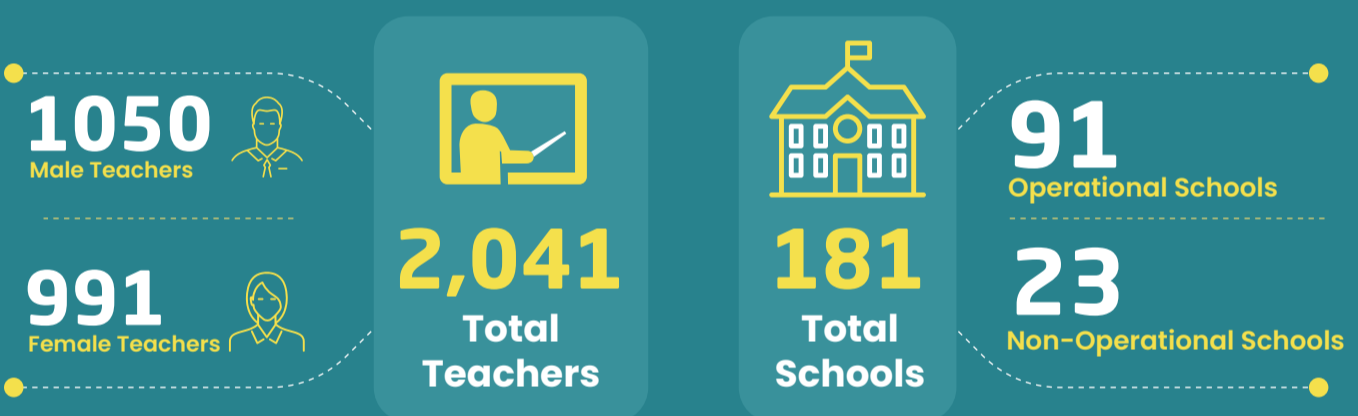

IDP's Camps Monitoring Study

September 2022

The IDPs camps monitoring interactive study includes information about the situation of IDPs in northern Syria camps, with regard to sources of income, the sectors of Health, WASH, Nutrition, Education, Shelter, in addition to some demographic information.

Population

Health

Education

WASH

FSL

المياه والصرف الصحي