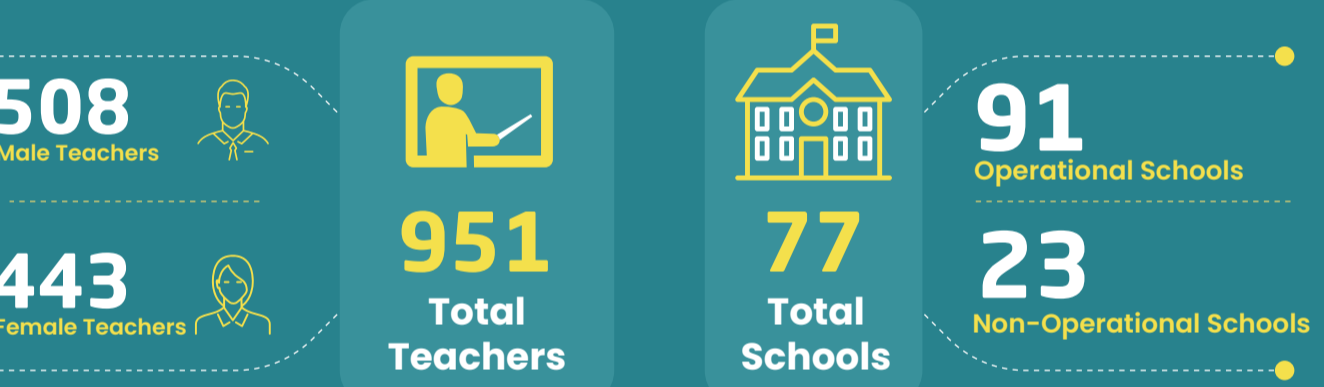

IDP's Camps Monitoring Study

December 2022

The IDPs camps monitoring interactive study includes information about the situation of IDPs in northern Syria camps, with regard to sources of income, the sectors of Health, WASH, Nutrition, Education, Shelter, in addition to some demographic information.

Population

Health

Education

WASH

FSL

المياه والصرف الصحي