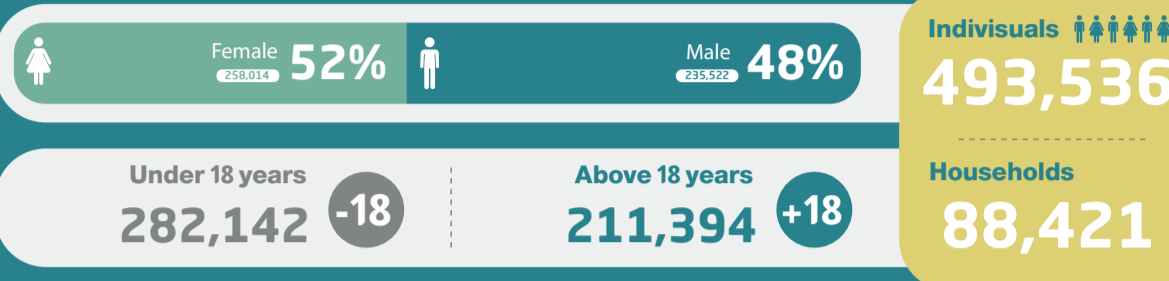

IDP's Camps Monitoring Study

December 2022

The IDPs camps monitoring interactive study includes information about the situation of IDPs in northern Syria camps, with regard to sources of income, the sectors of Health, WASH, Nutrition, Education, Shelter, in addition to some demographic information.