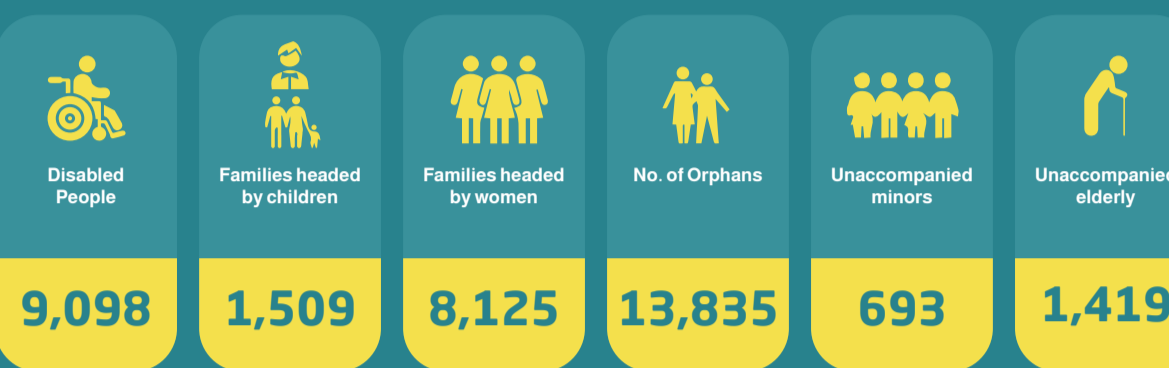

IDP's Camps Monitoring Study

December 2022

The IDPs camps monitoring interactive study includes information about the situation of IDPs in northern Syria camps, with regard to sources of income, the sectors of Health, WASH, Nutrition, Education, Shelter, in addition to some demographic information.

Population

Health

Education

WASH

FSL

المياه والصرف الصحي