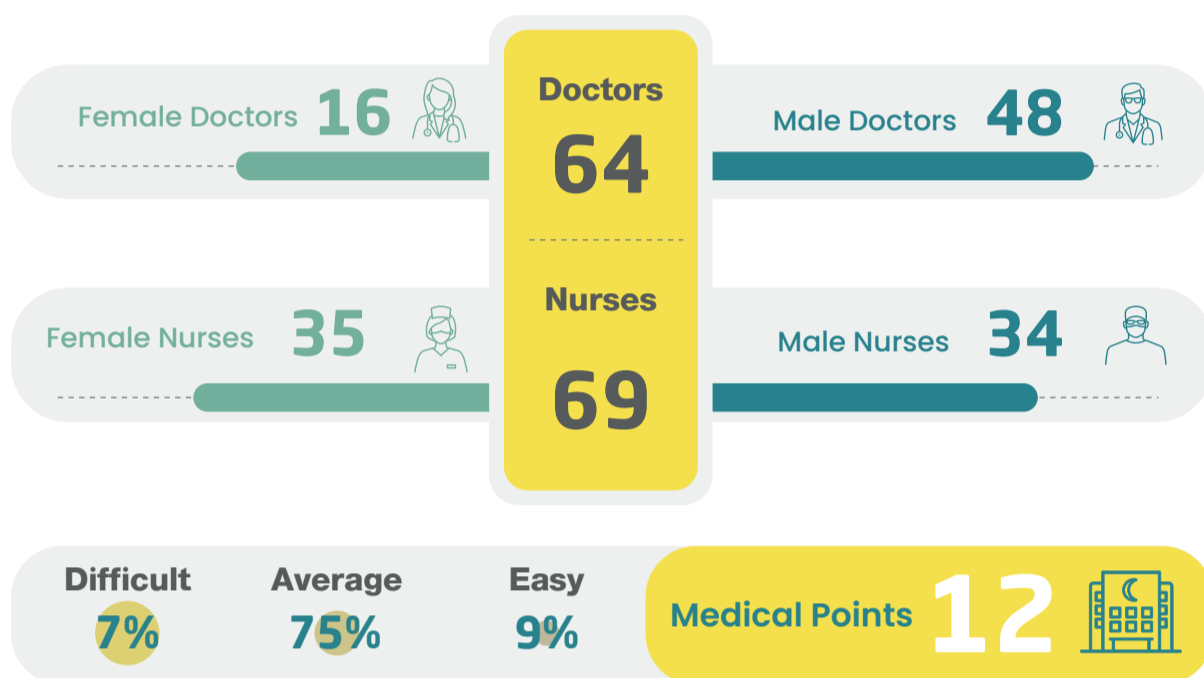

Population

Health