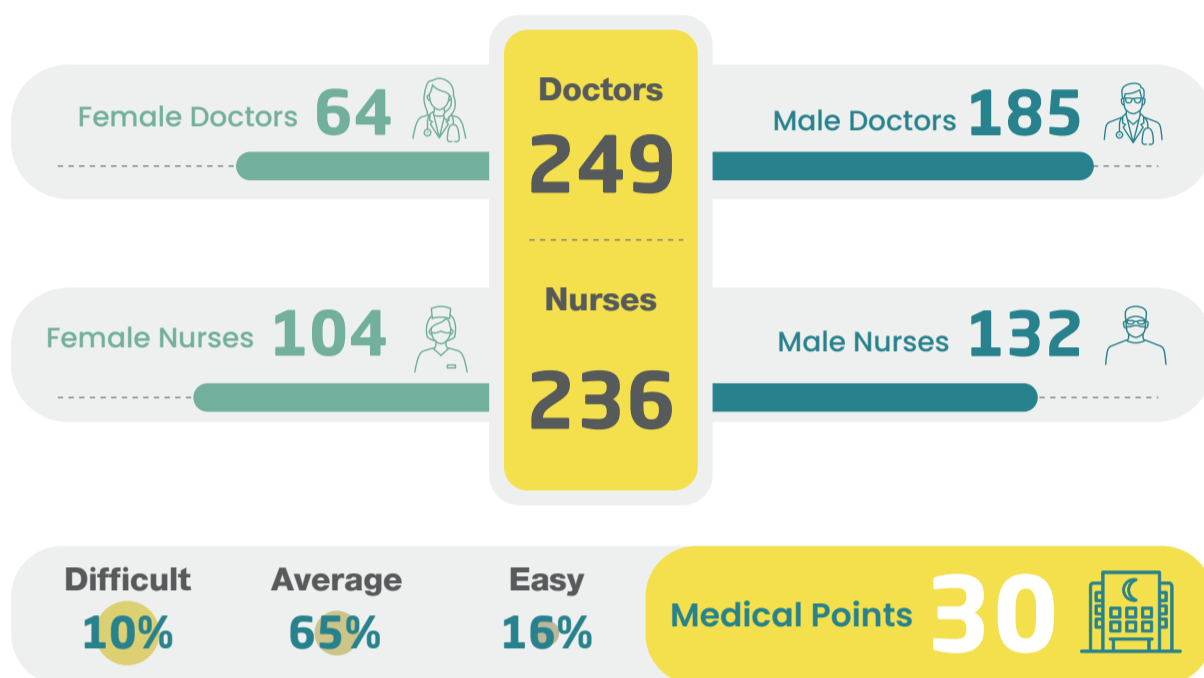

Population

Health