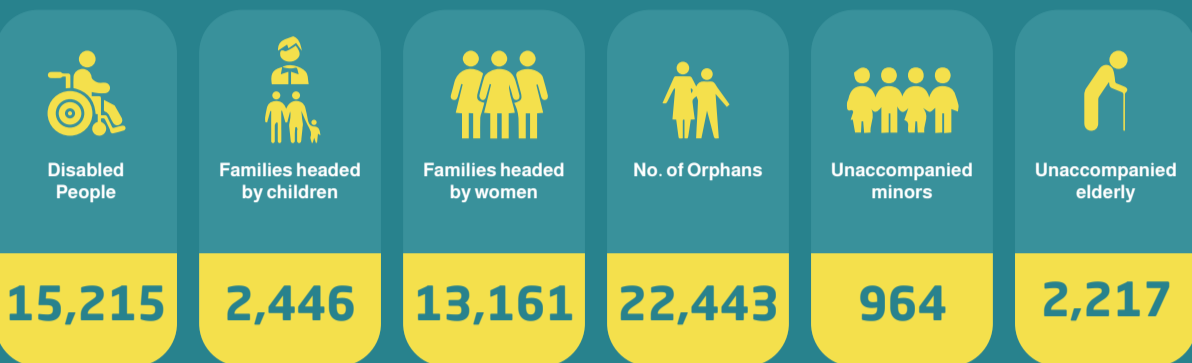

Population

Health