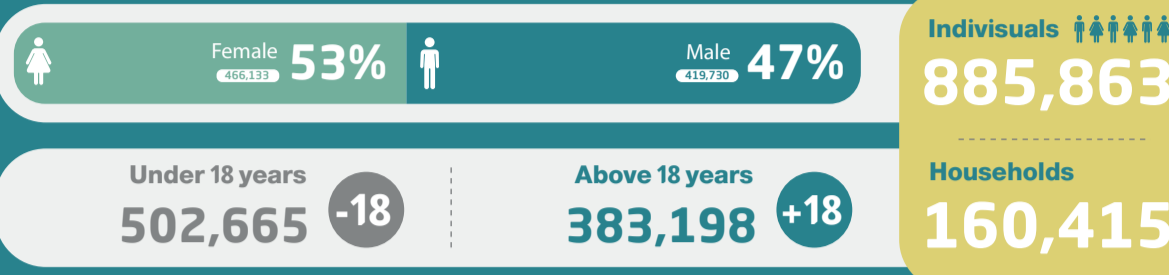

IDP's Camps Monitoring Study

February 2023

The IDPs camps monitoring interactive study includes information about the situation of IDPs in northern Syria camps, with regard to sources of income, the sectors of Health, WASH, Nutrition, Education, Shelter, in addition to some demographic information.