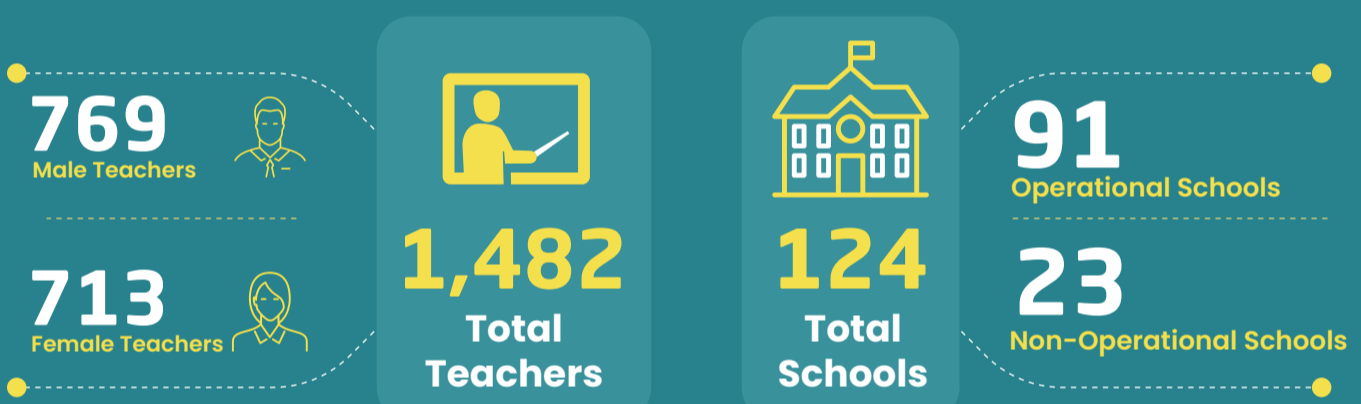

IDP's Camps Monitoring Study

February 2023

The IDPs camps monitoring interactive study includes information about the situation of IDPs in northern Syria camps, with regard to sources of income, the sectors of Health, WASH, Nutrition, Education, Shelter, in addition to some demographic information.

Population

Health

Education

WASH

FSL

المياه والصرف الصحي