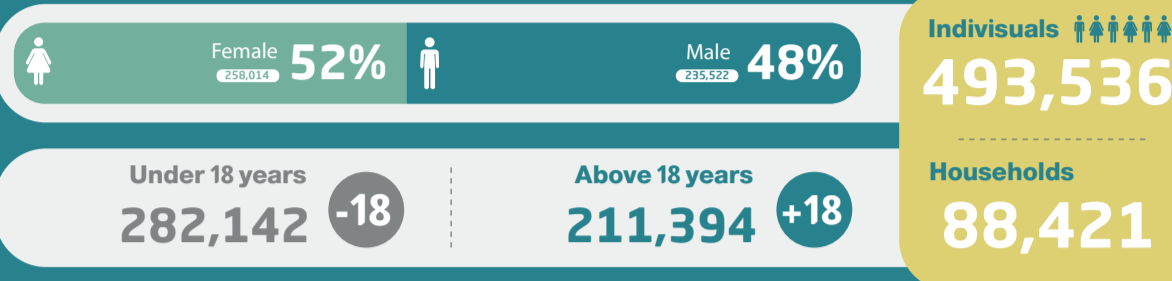

IDP's Camps Monitoring Study

January 2023

The IDPs camps monitoring interactive study includes information about the situation of IDPs in northern Syria camps, with regard to sources of income, the sectors of Health, WASH, Nutrition, Education, Shelter, in addition to some demographic information.