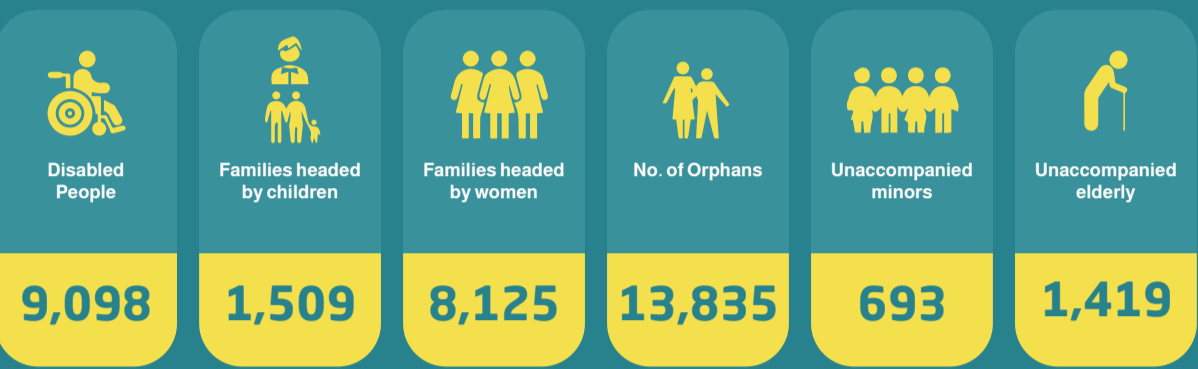

Population

Health