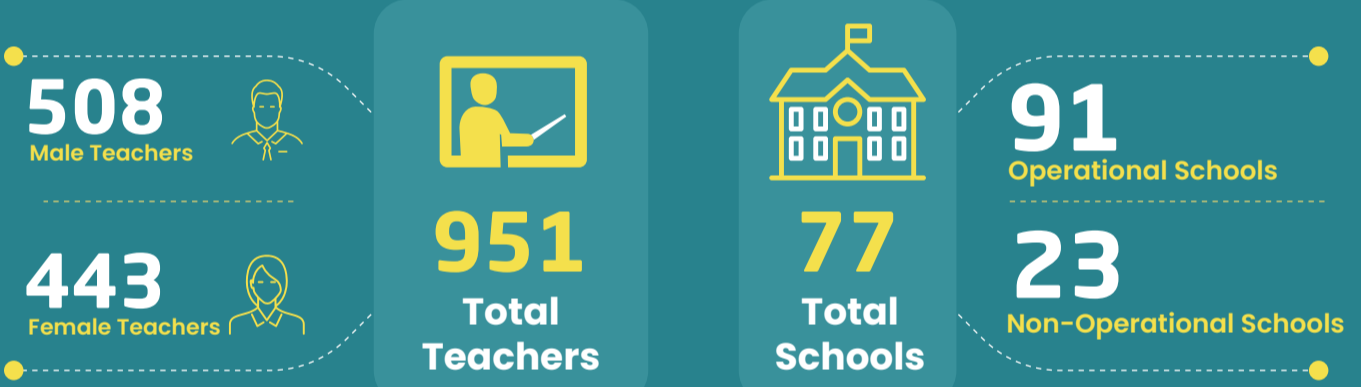

IDP's Camps Monitoring Study

January 2023

The IDPs camps monitoring interactive study includes information about the situation of IDPs in northern Syria camps, with regard to sources of income, the sectors of Health, WASH, Nutrition, Education, Shelter, in addition to some demographic information.

Population

Health

Education

WASH

FSL

المياه والصرف الصحي