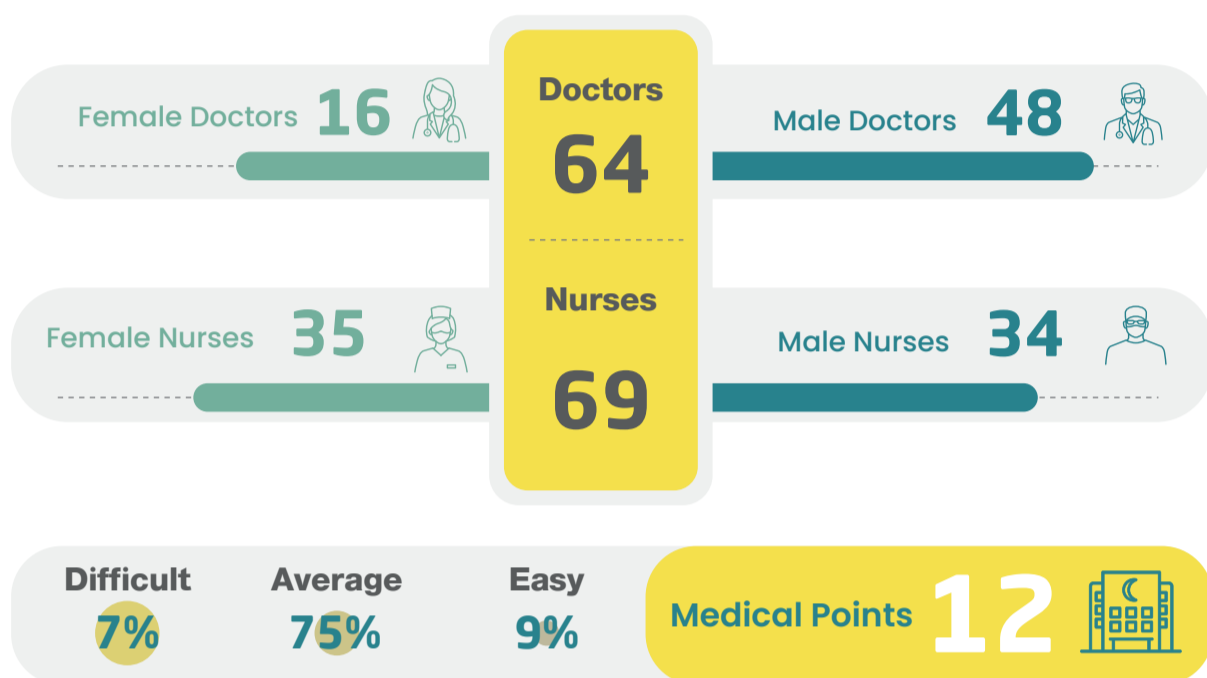

Population

Health