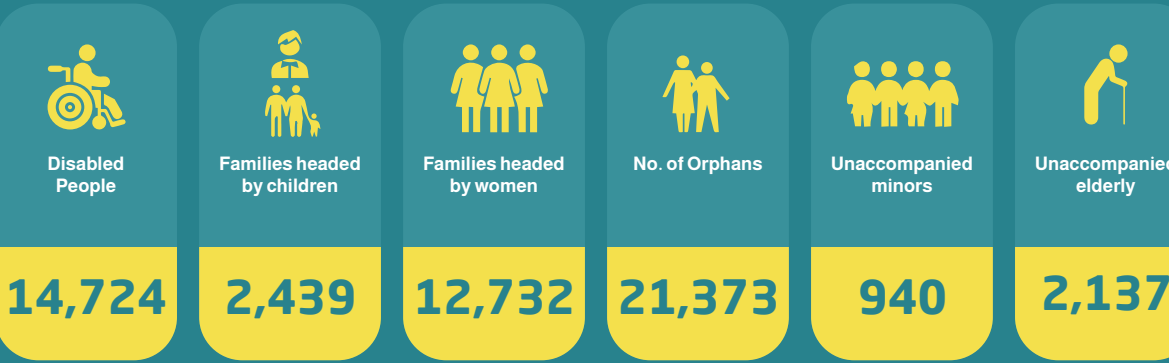

Population