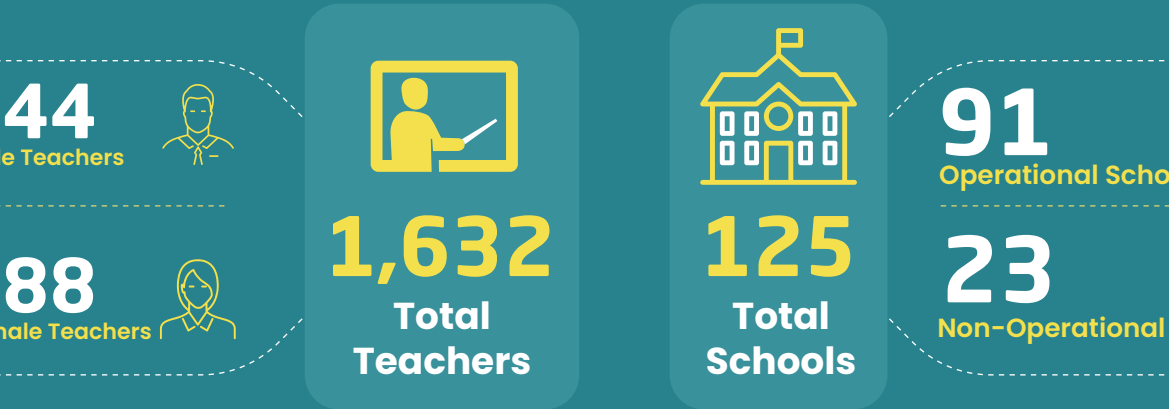

IDP's Camps Monitoring Study

November 2022

The IDPs camps monitoring interactive study includes information about the situation of IDPs in northern Syria camps, with regard to sources of income, the sectors of Health, WASH, Nutrition, Education, Shelter, in addition to some demographic information.

Population

Health

Education

WASH

FSL

المياه والصرف الصحي