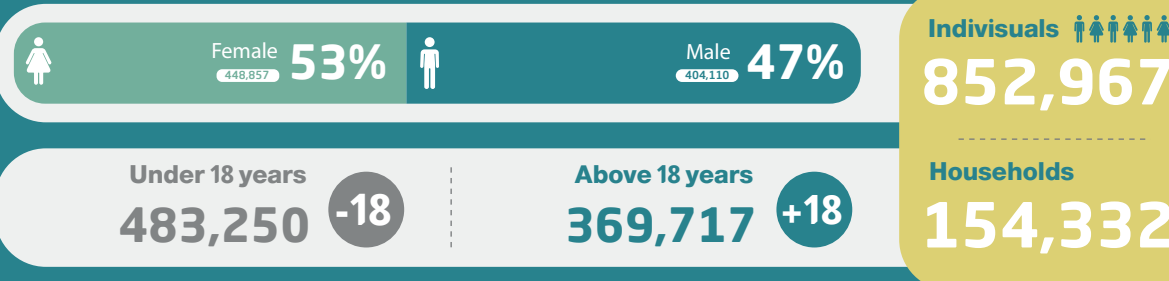

IDP's Camps Monitoring Study

November 2022

The IDPs camps monitoring interactive study includes information about the situation of IDPs in northern Syria camps, with regard to sources of income, the sectors of Health, WASH, Nutrition, Education, Shelter, in addition to some demographic information.