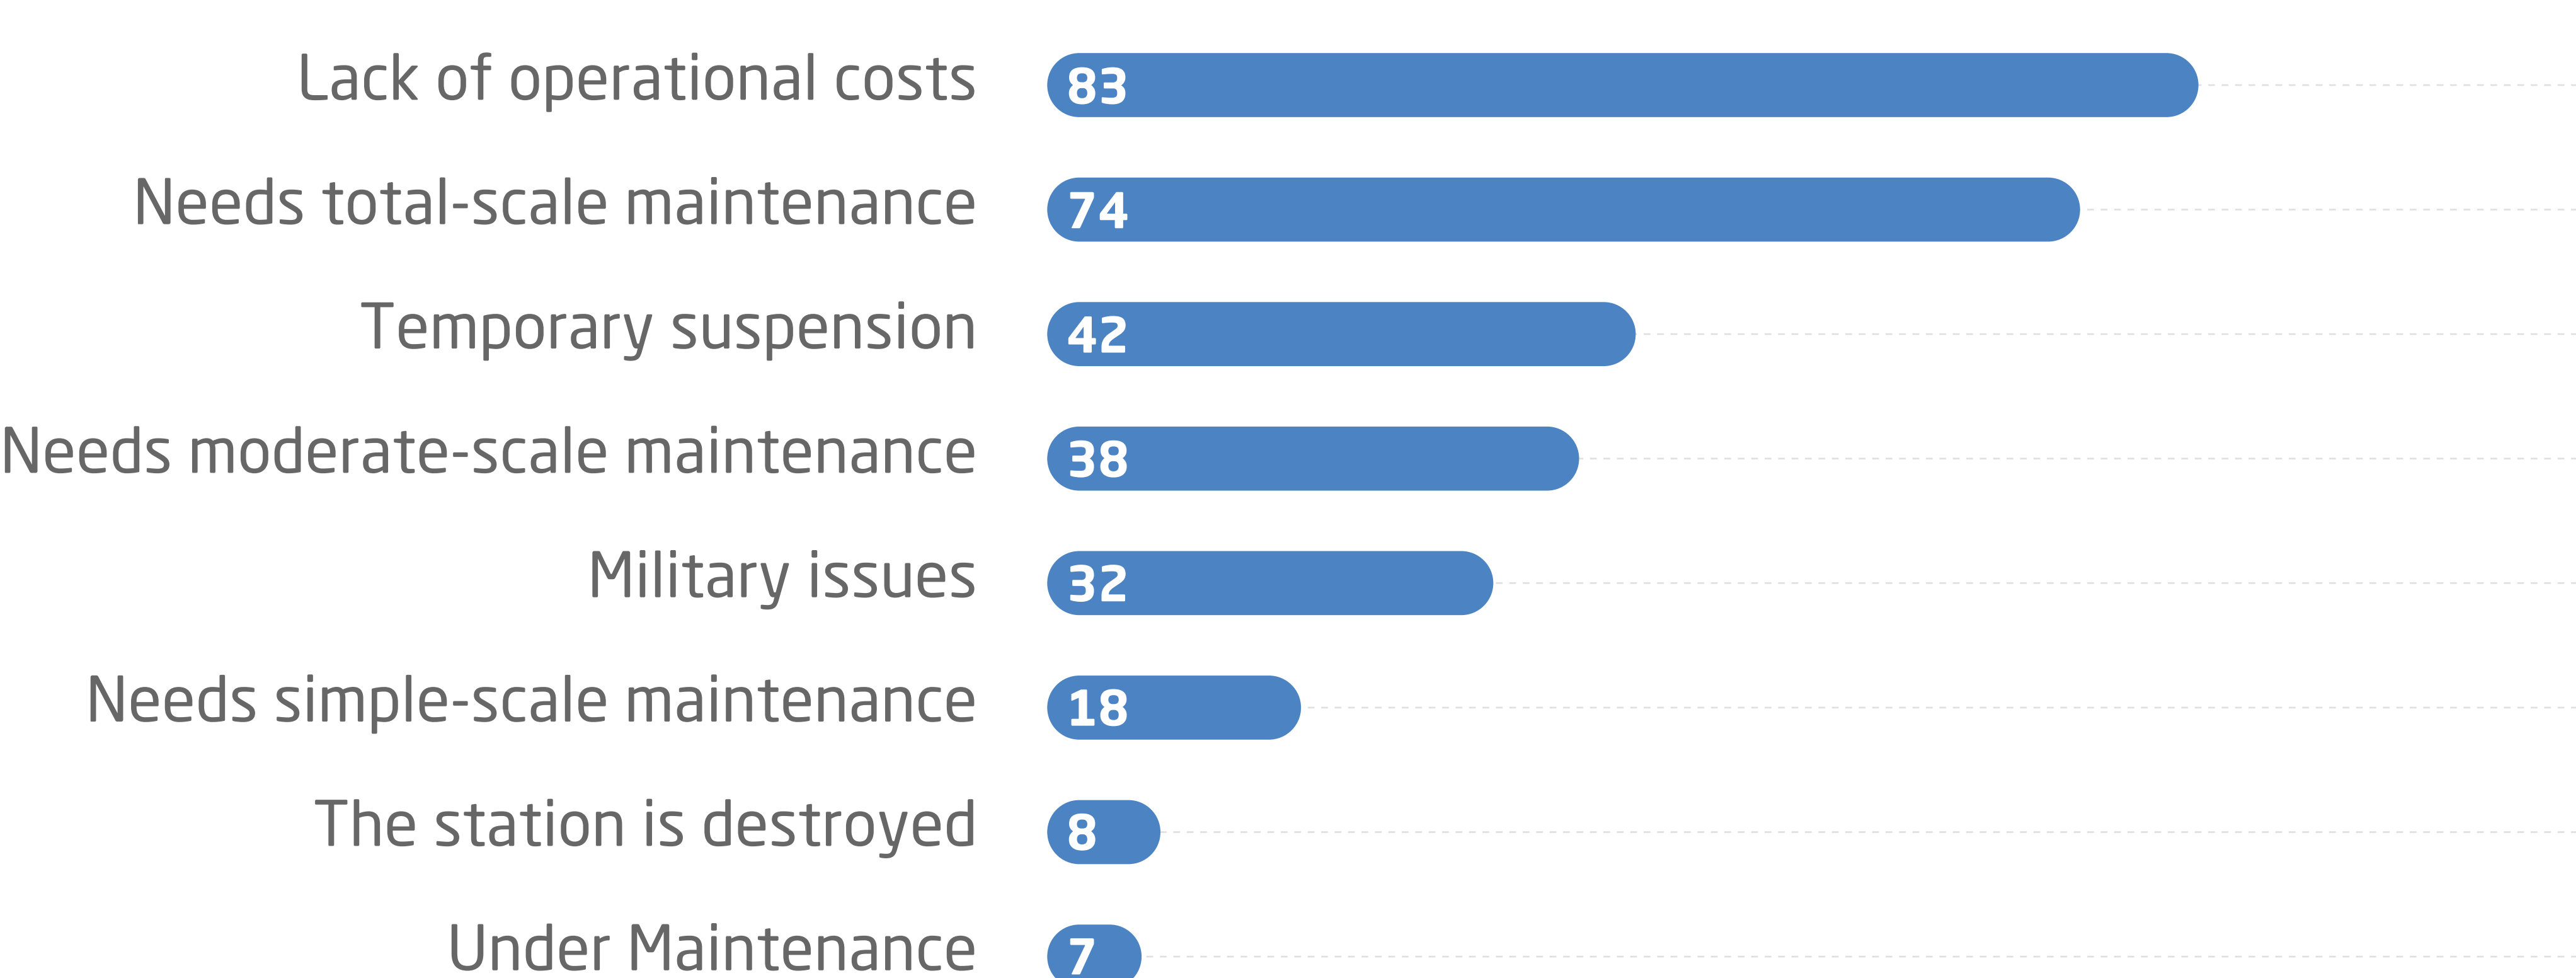

6- The Following Chart Provides More Details on "The source of power for water stations in the second quarter of 2024".