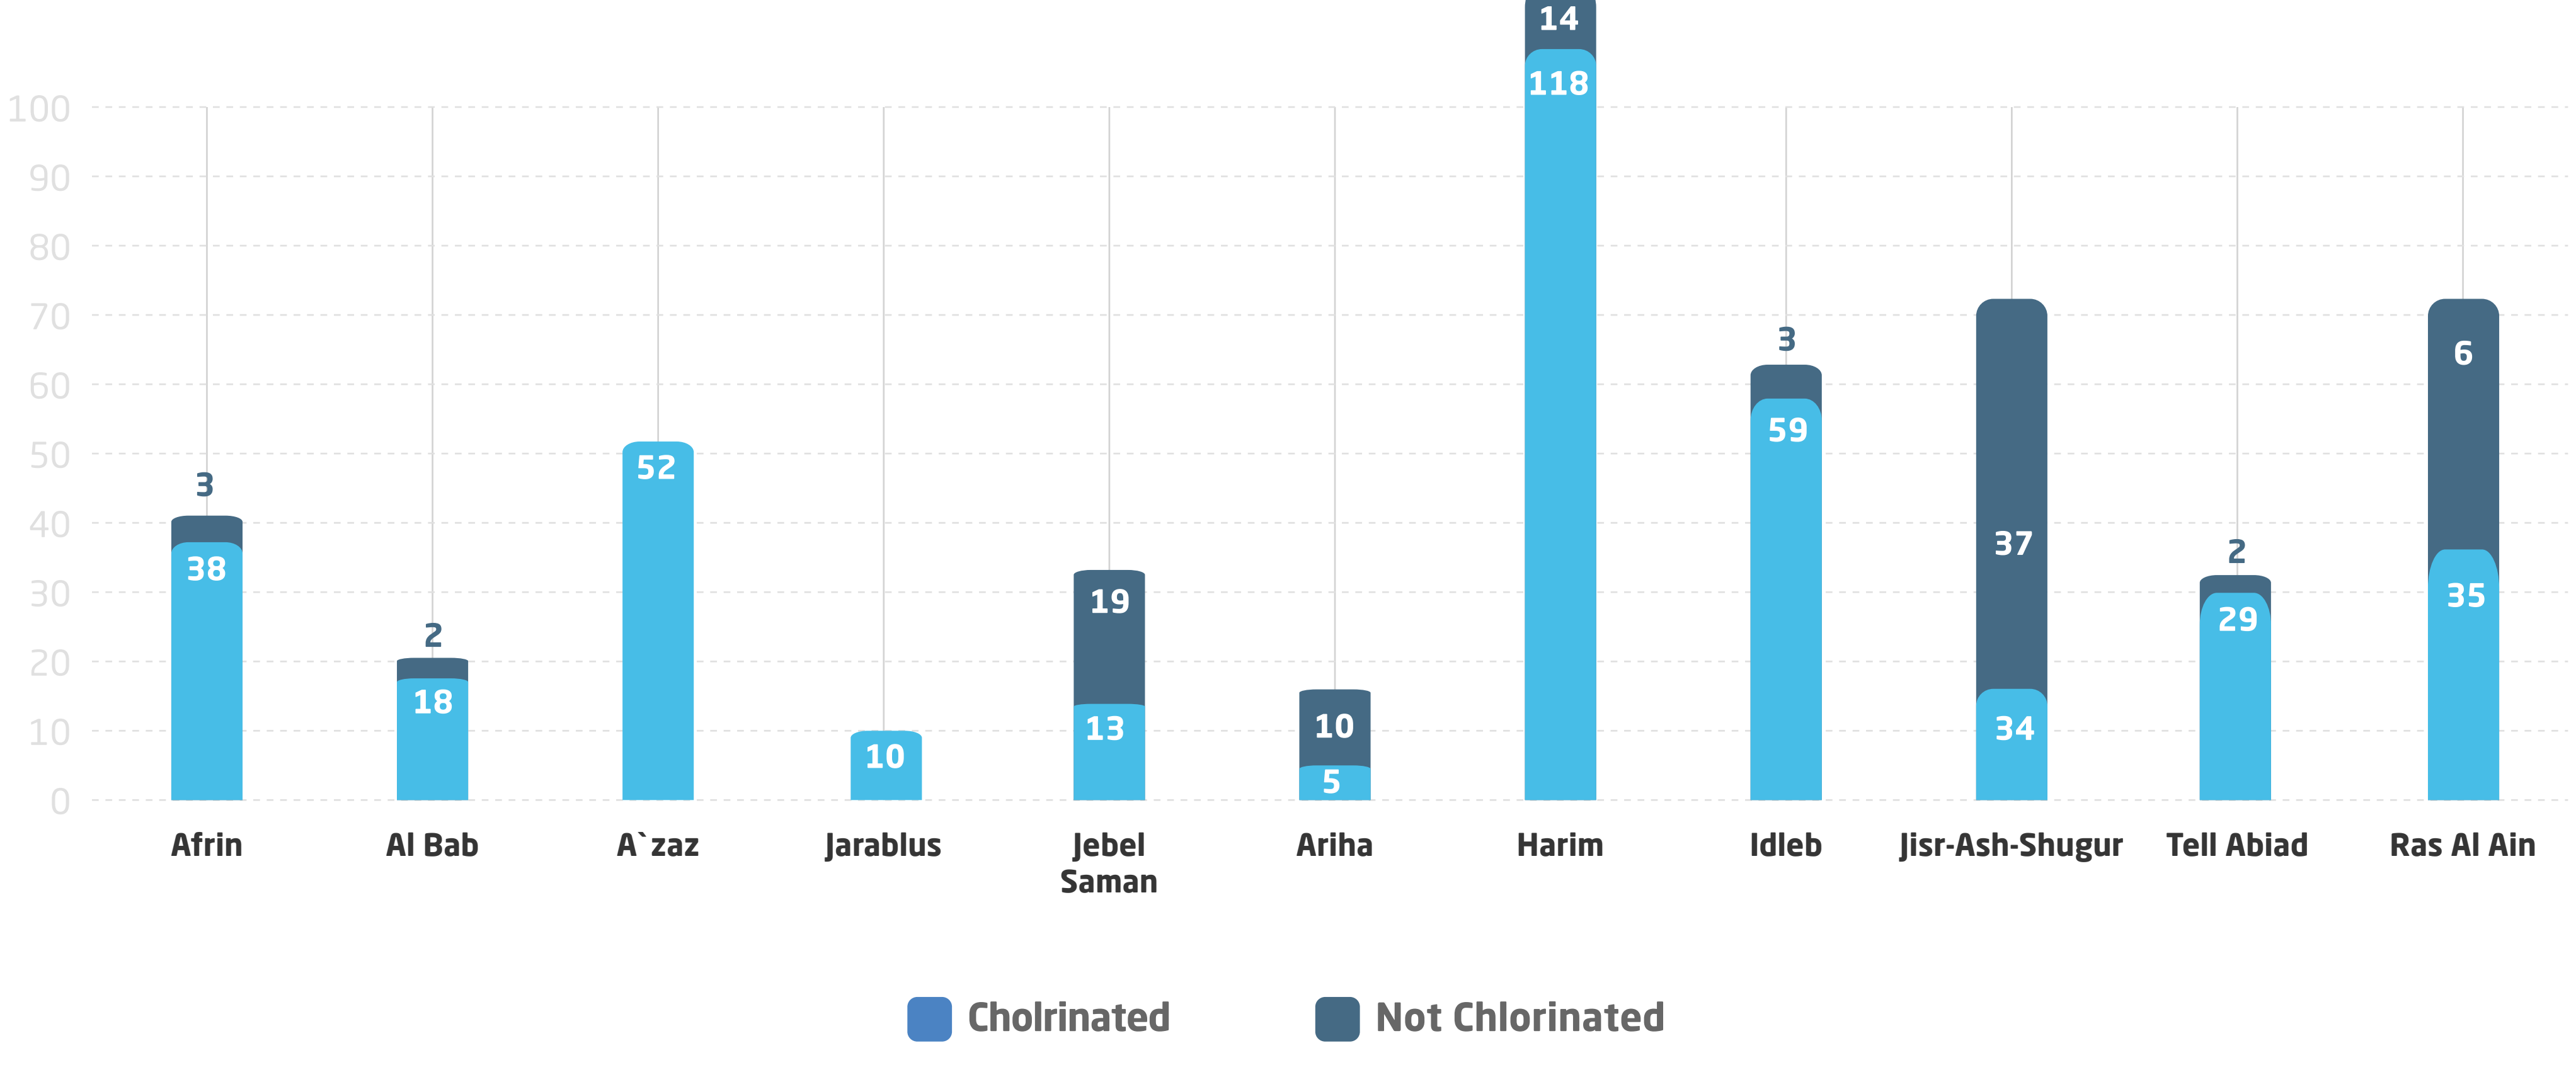

HIGHLIGHTS ON THE REALITY OF WASH SECTOR

2024 Second QUARTER

01 Coverage of WASH

This report covers the areas of Northwestern Syria and RATA (Peace Spring), as shown in the map below.

2- The Following Chart Provides More Details on "Water Stations Functionality in the second quarter of 2024" Disaggregated by the District.

3- The Following Chart Provides More Details on "Chlorination Status in Functioning Water Stations in the second quarter of 2024" Disaggregated by the District.

4- Water Stations Conclusion

There are 809 Water stations in this report's coverage area, as 507 (63 %) are functional while the rest 302 (37 %) are unfunctional.