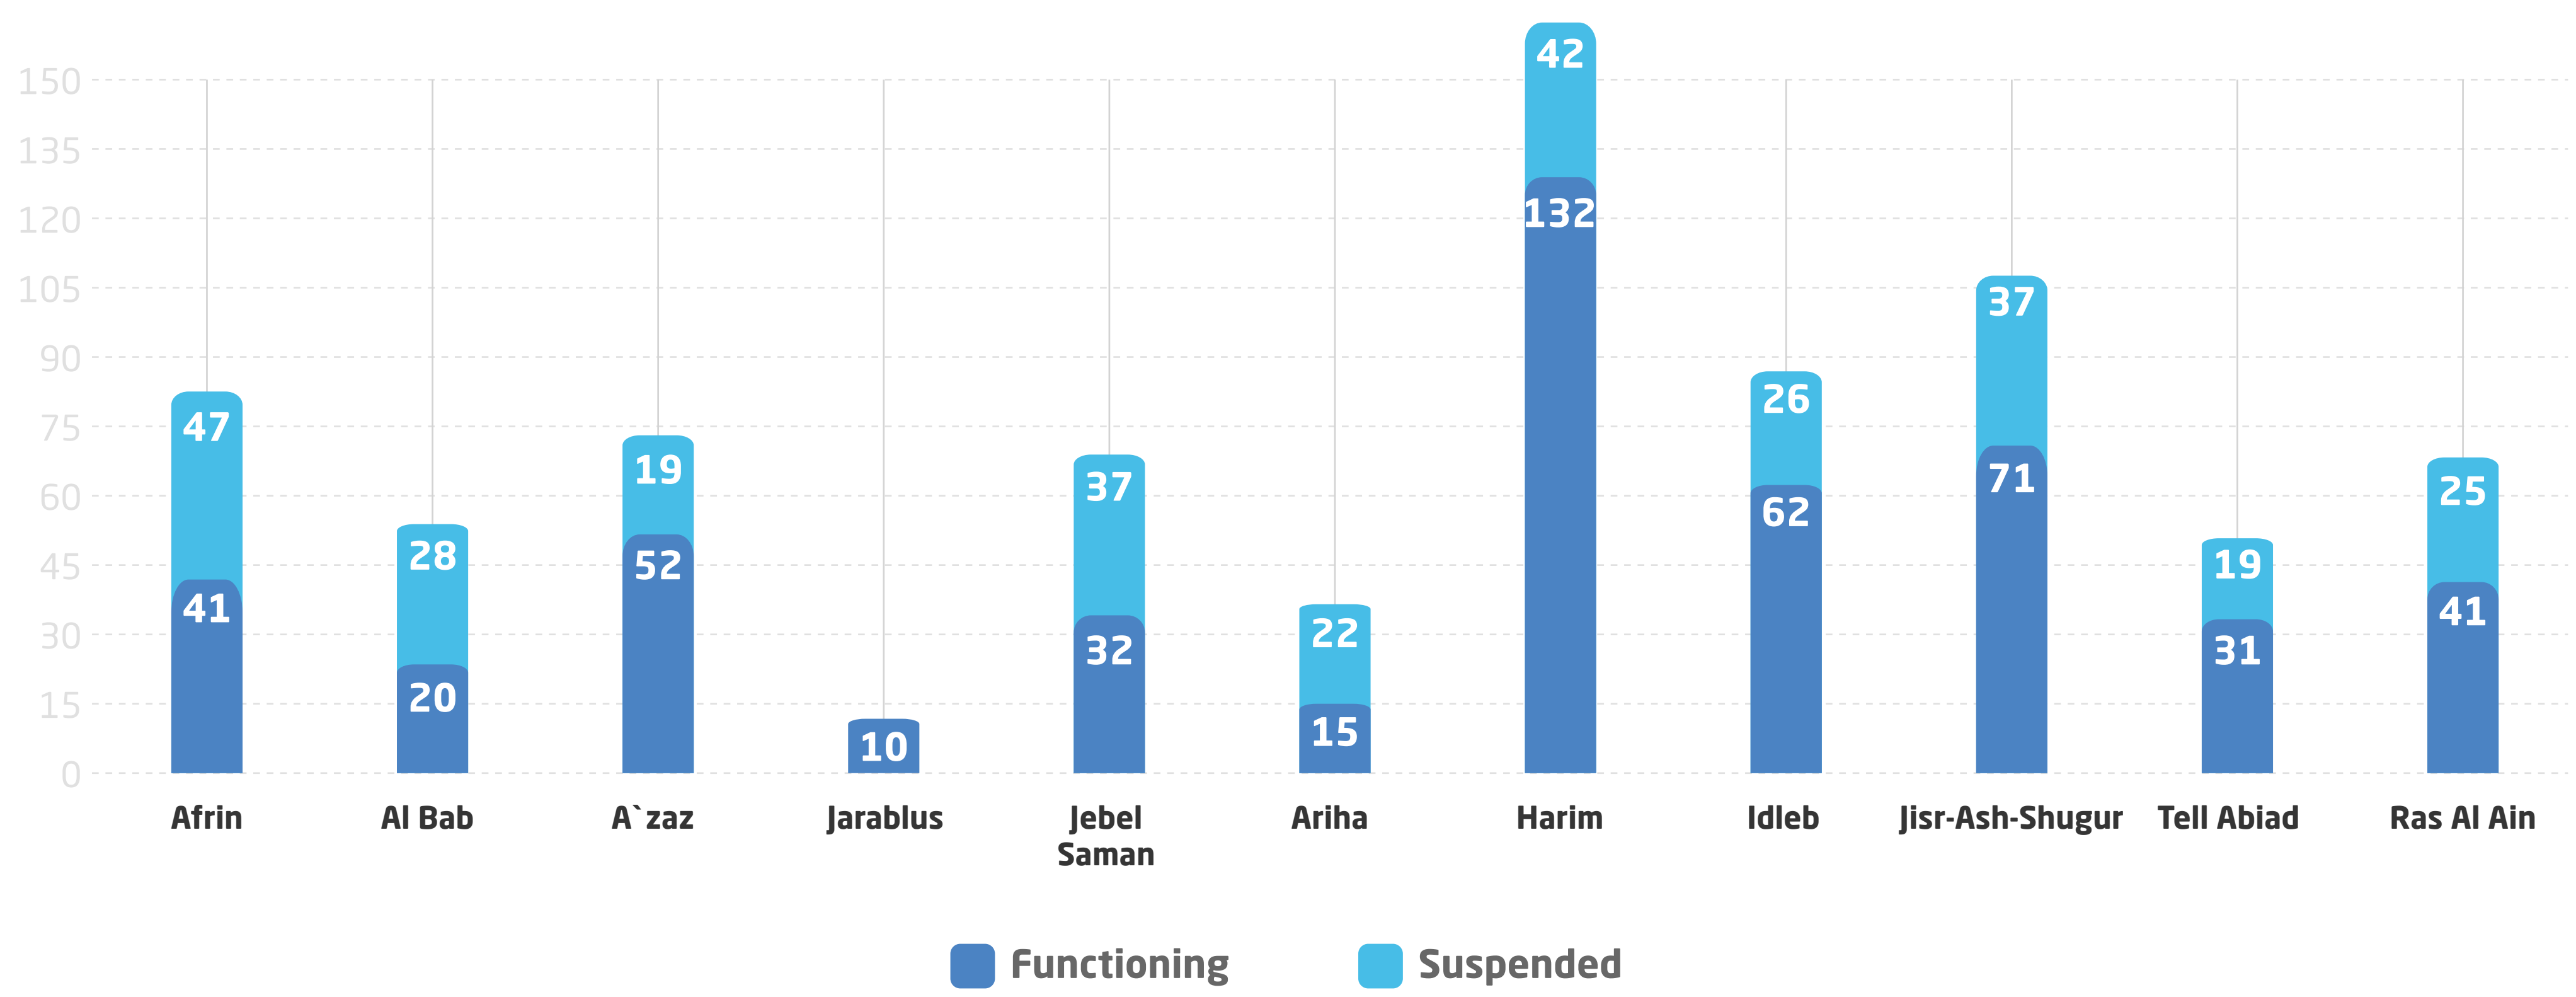

HIGHLIGHTS ON THE REALITY OF WASH SECTOR

2024 Second QUARTER

01 Coverage of WASH

This report covers the areas of Northwestern Syria and RATA (Peace Spring), as shown in the map below.

2- The Following Chart Provides More Details on "Water Stations Functionality in the second quarter of 2024" Disaggregated by the District.

3- The Following Chart Provides More Details on "Chlorination Status in Functioning Water Stations in the second quarter of 2024" Disaggregated by the District.

4- Water Stations Conclusion

There are 809 Water stations in this report's coverage area, as 507 (63 %) are functional while the rest 302 (37 %) are unfunctional.