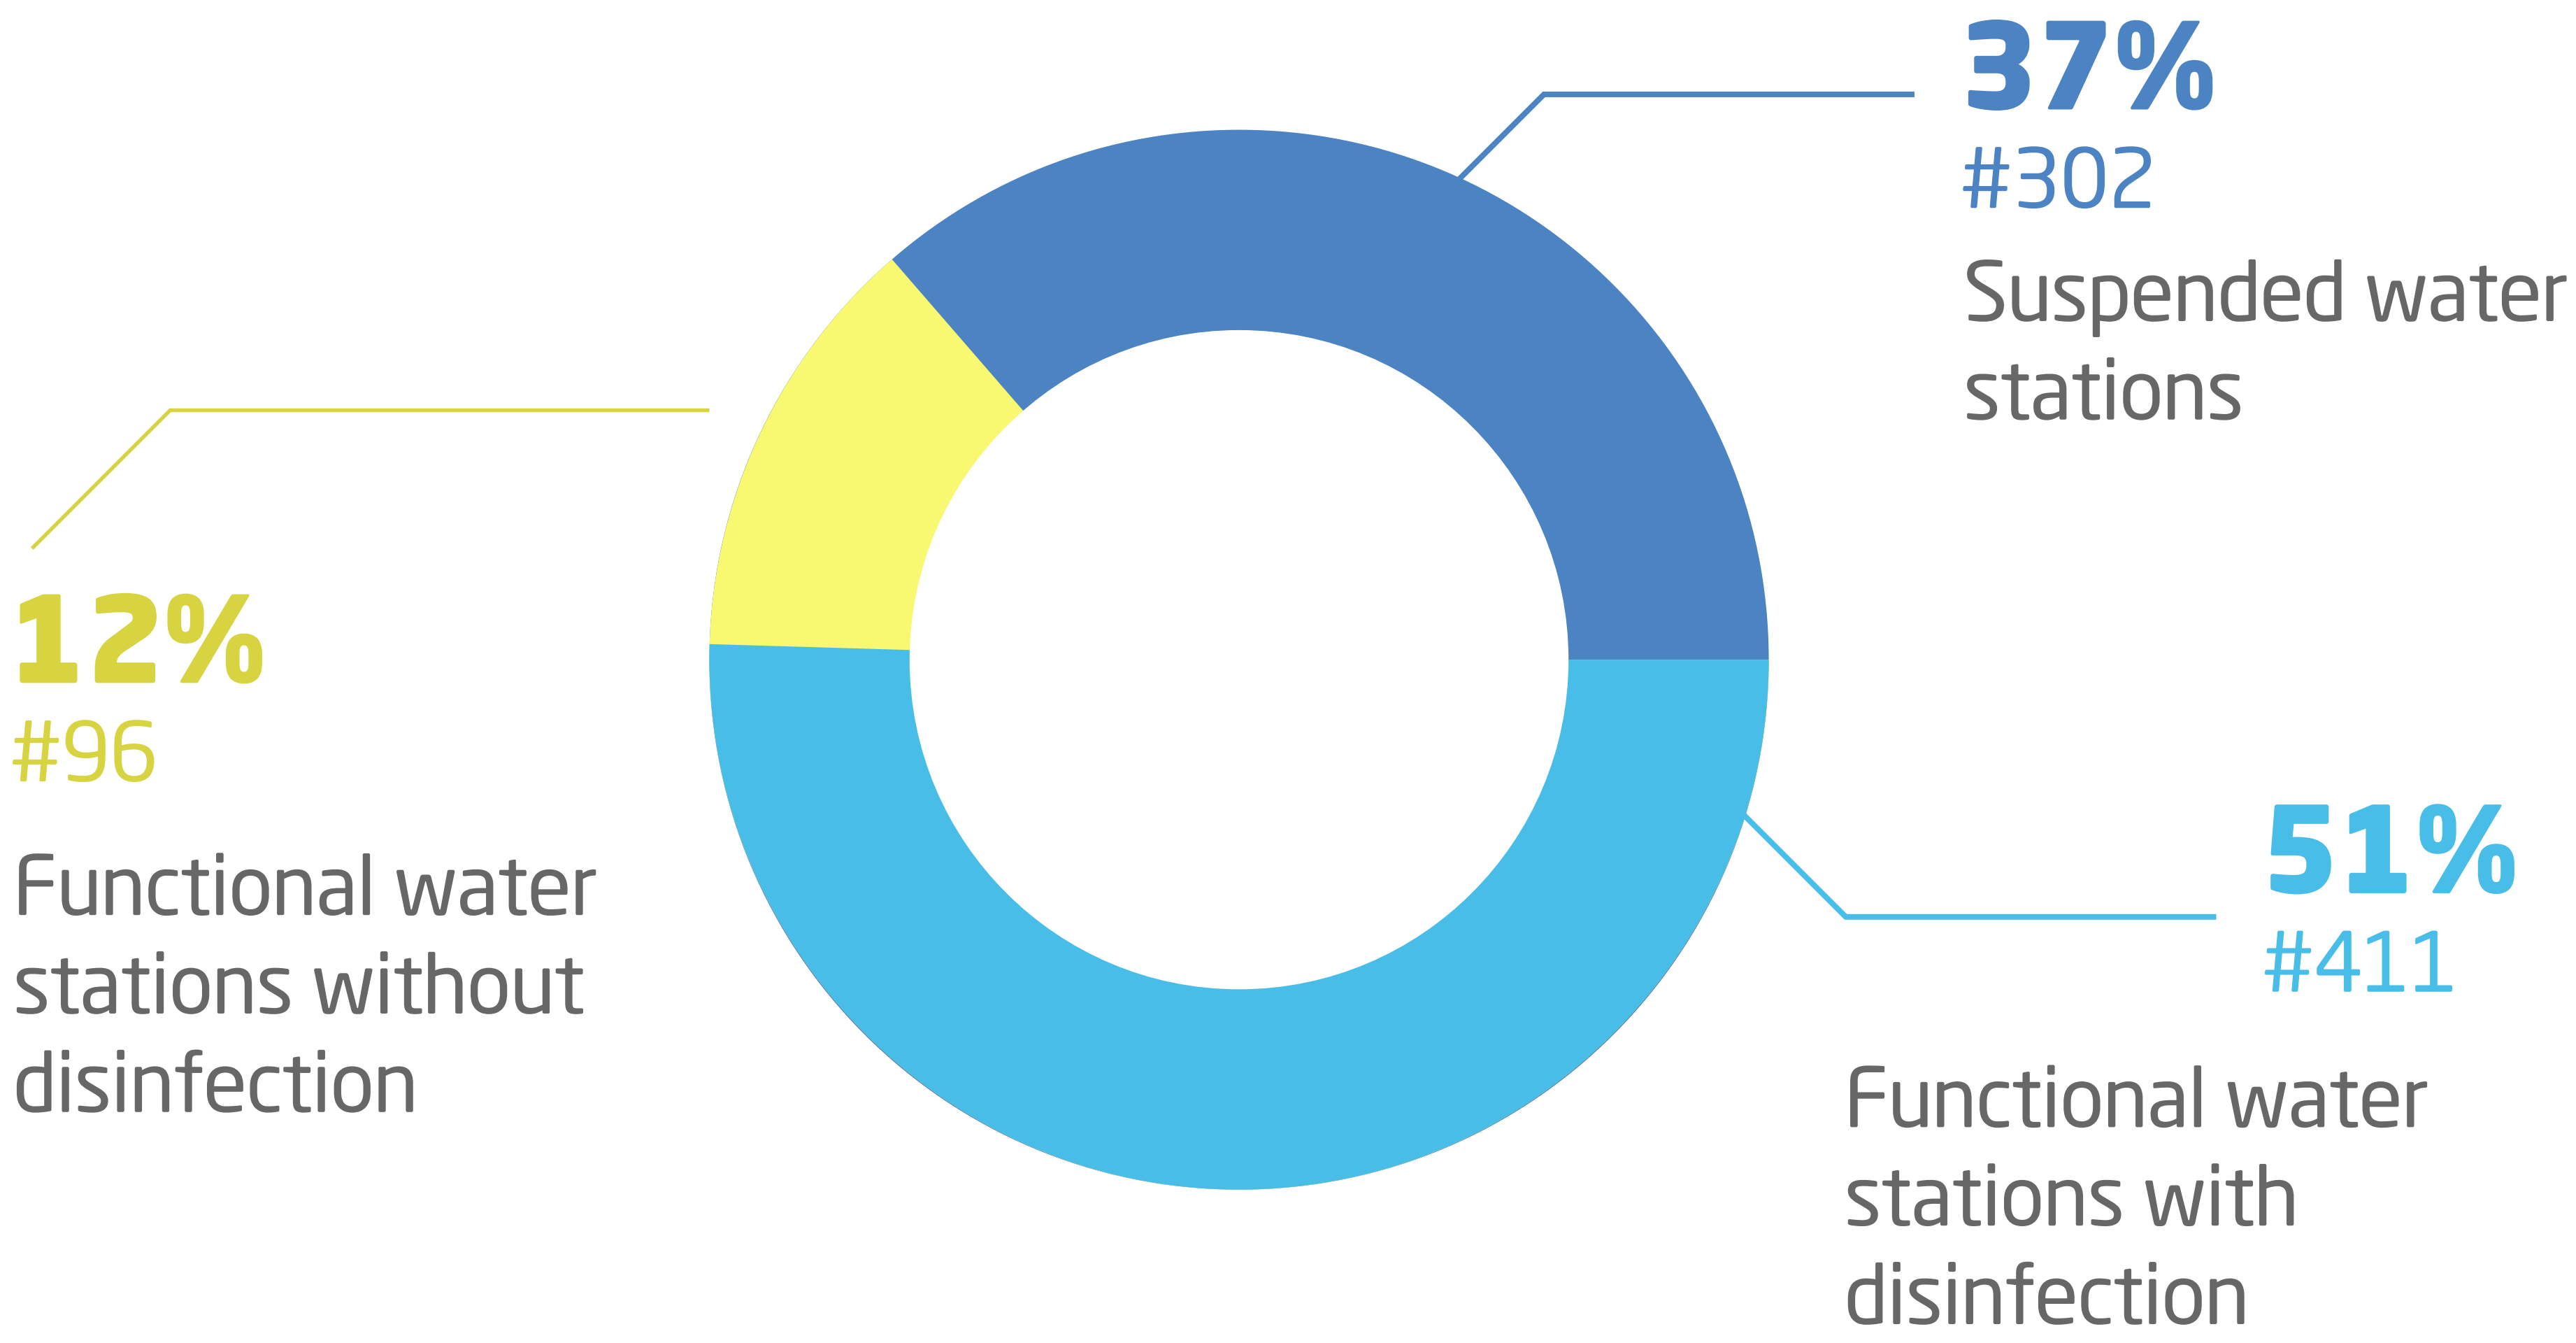

HIGHLIGHTS ON THE REALITY OF WASH SECTOR

2024 Second QUARTER

01 Coverage of WASH

This report covers the areas of Northwestern Syria and RATA (Peace Spring), as shown in the map below.

2- The Following Chart Provides More Details on "Water Stations Functionality in the second quarter of 2024" Disaggregated by the District.

3- The Following Chart Provides More Details on "Chlorination Status in Functioning Water Stations in the second quarter of 2024" Disaggregated by the District.

4- Water Stations Conclusion

There are 809 Water stations in this report's coverage area, as 507 (63 %) are functional while the rest 302 (37 %) are unfunctional.

Within the 507 functional waters stations there are 411 (51%) of the water station are functional with disinfection and 96 (12%) of the water station are functional without disinfection.

5- The Following Chart Provides More Details on "The causes of water stations suspension in the second quarter of 2024".

6- The Following Chart Provides More Details on "The source of power for water stations in the second quarter of 2024".

7- The Following Chart Provides Details on "The total number WBDs cases in the second quarter of 2024".