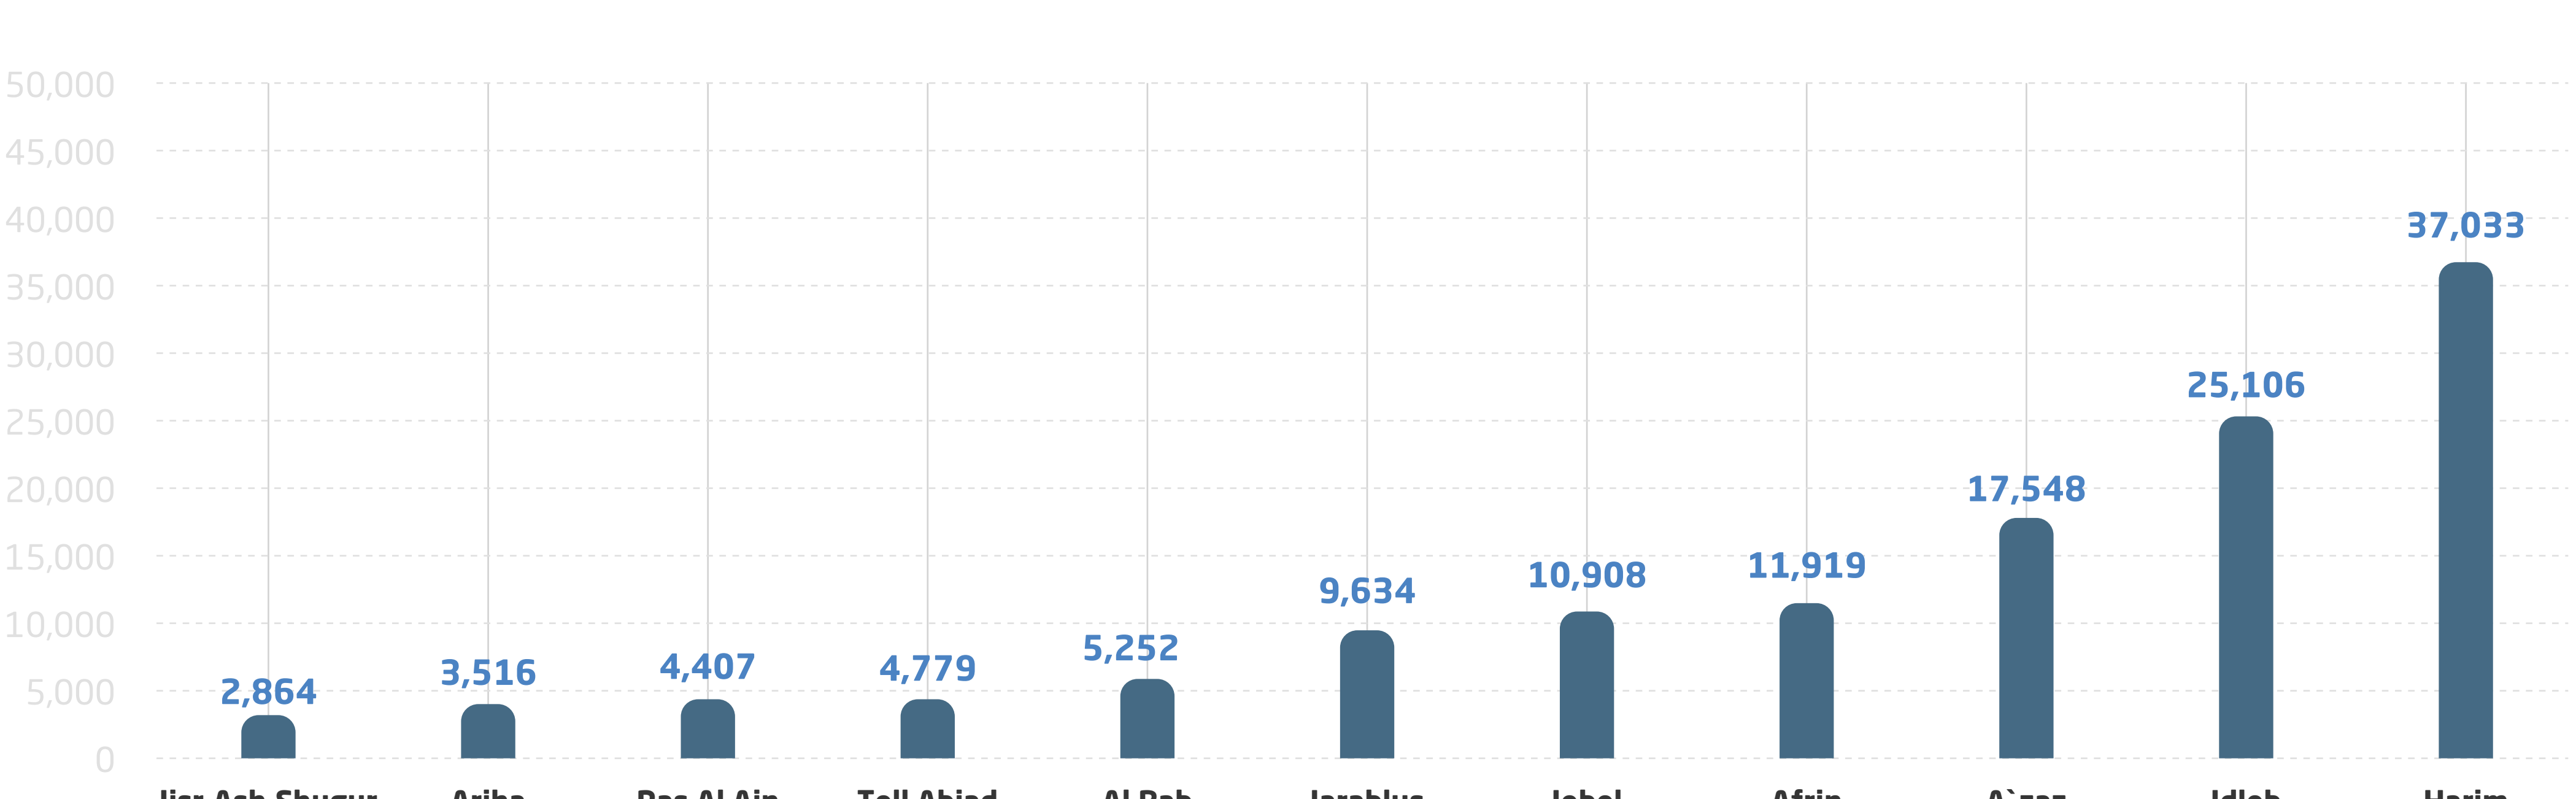

HIGHLIGHTS ON THE REALITY OF WASH SECTOR

2024 Second QUARTER

01 Coverage of WASH

This report covers the areas of Northwestern Syria and RATA (Peace Spring), as shown in the map below.

2- The Following Chart Provides More Details on "Water Stations Functionality in the second quarter of 2024" Disaggregated by the District.

3- The Following Chart Provides More Details on "Chlorination Status in Functioning Water Stations in the second quarter of 2024" Disaggregated by the District.

4- Water Stations Conclusion

There are 809 Water stations in this report's coverage area, as 507 (63 %) are functional while the rest 302 (37 %) are unfunctional.

Within the 507 functional waters stations there are 411 (51%) of the water station are functional with disinfection and 96 (12%) of the water station are functional without disinfection.

5- The Following Chart Provides More Details on "The causes of water stations suspension in the second quarter of 2024".

6- The Following Chart Provides More Details on "The source of power for water stations in the second quarter of 2024".

7- The Following Chart Provides Details on "The total number WBDs cases in the second quarter of 2024".