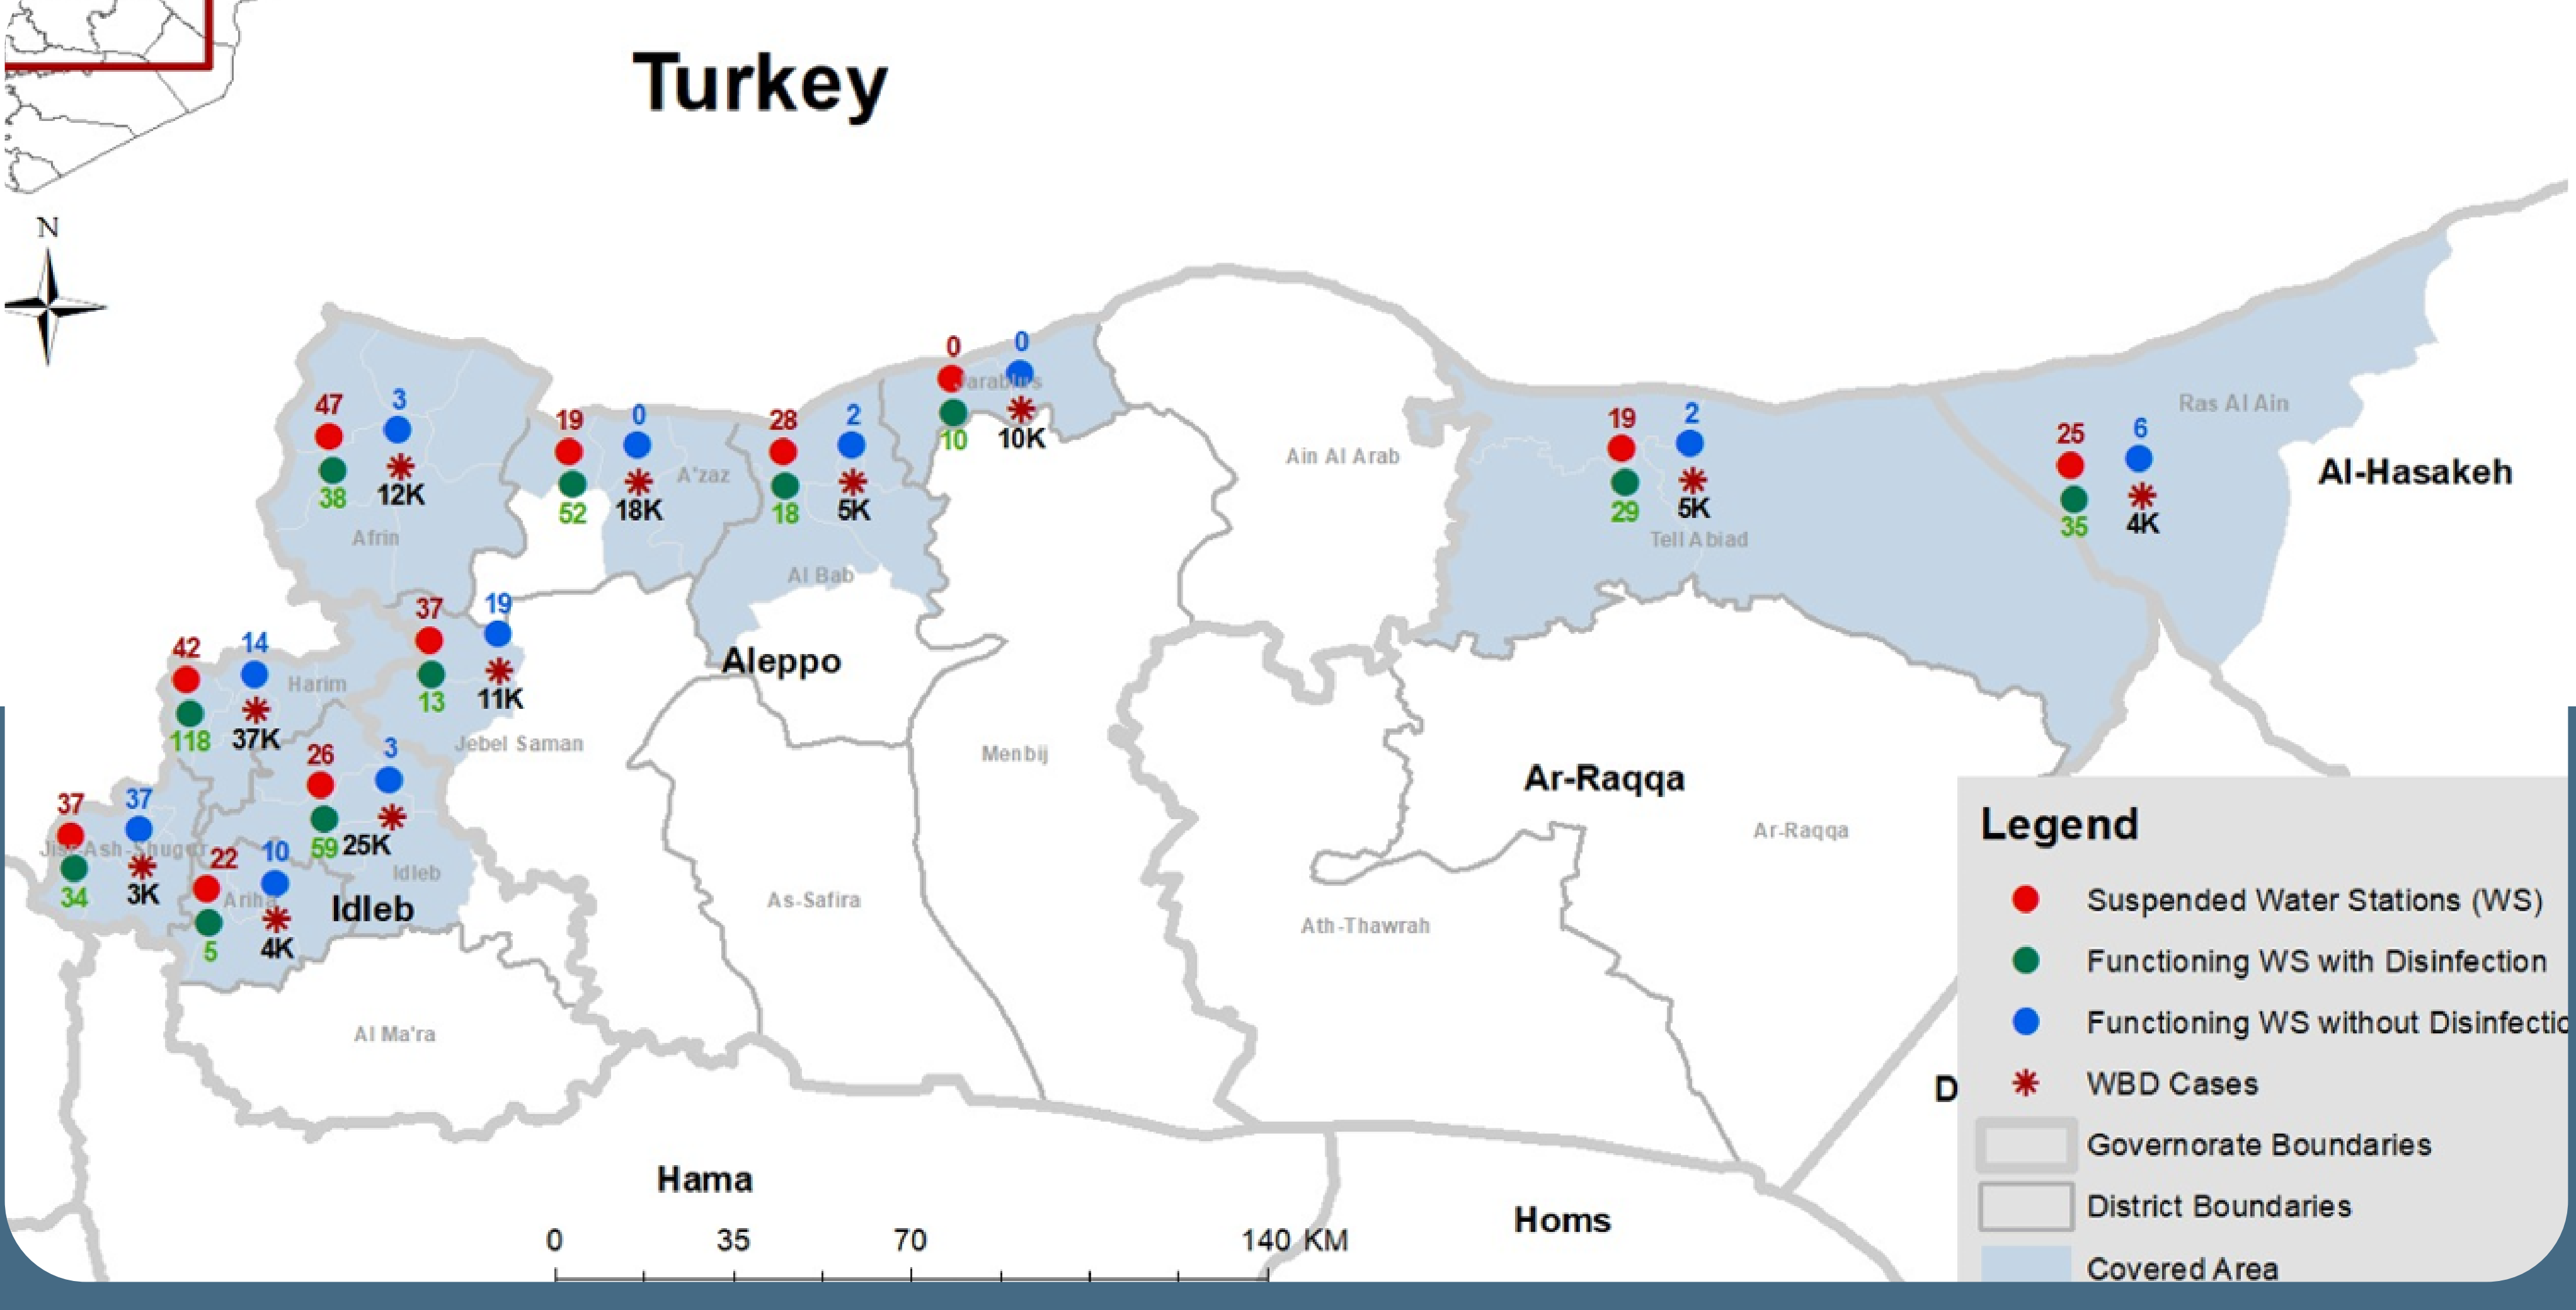

HIGHLIGHTS ON THE REALITY OF WASH SECTOR

2024 Second QUARTER

01 Coverage of WASH

This report covers the areas of Northwestern Syria and RATA (Peace Spring), as shown in the map below.

2- The Following Chart Provides More Details on "Water Stations Functionality in the second quarter of 2024" Disaggregated by the District.

3- The Following Chart Provides More Details on "Chlorination Status in Functioning Water Stations in the second quarter of 2024" Disaggregated by the District.

4- Water Stations Conclusion

There are 809 Water stations in this report's coverage area, as 507 (63 %) are functional while the rest 302 (37 %) are unfunctional.

6- The Following Chart Provides More Details on "The source of power for water stations in the second quarter of 2024".

7- The Following Chart Provides Details on "The total number WBDs cases in the second quarter of 2024".

Water Resources Platform/WRP, a technical information management, coordination and stability, includes Syrian NGOs specialized in the WASH sector. The platform is hosted and supported by the Assistance Coordination Unit